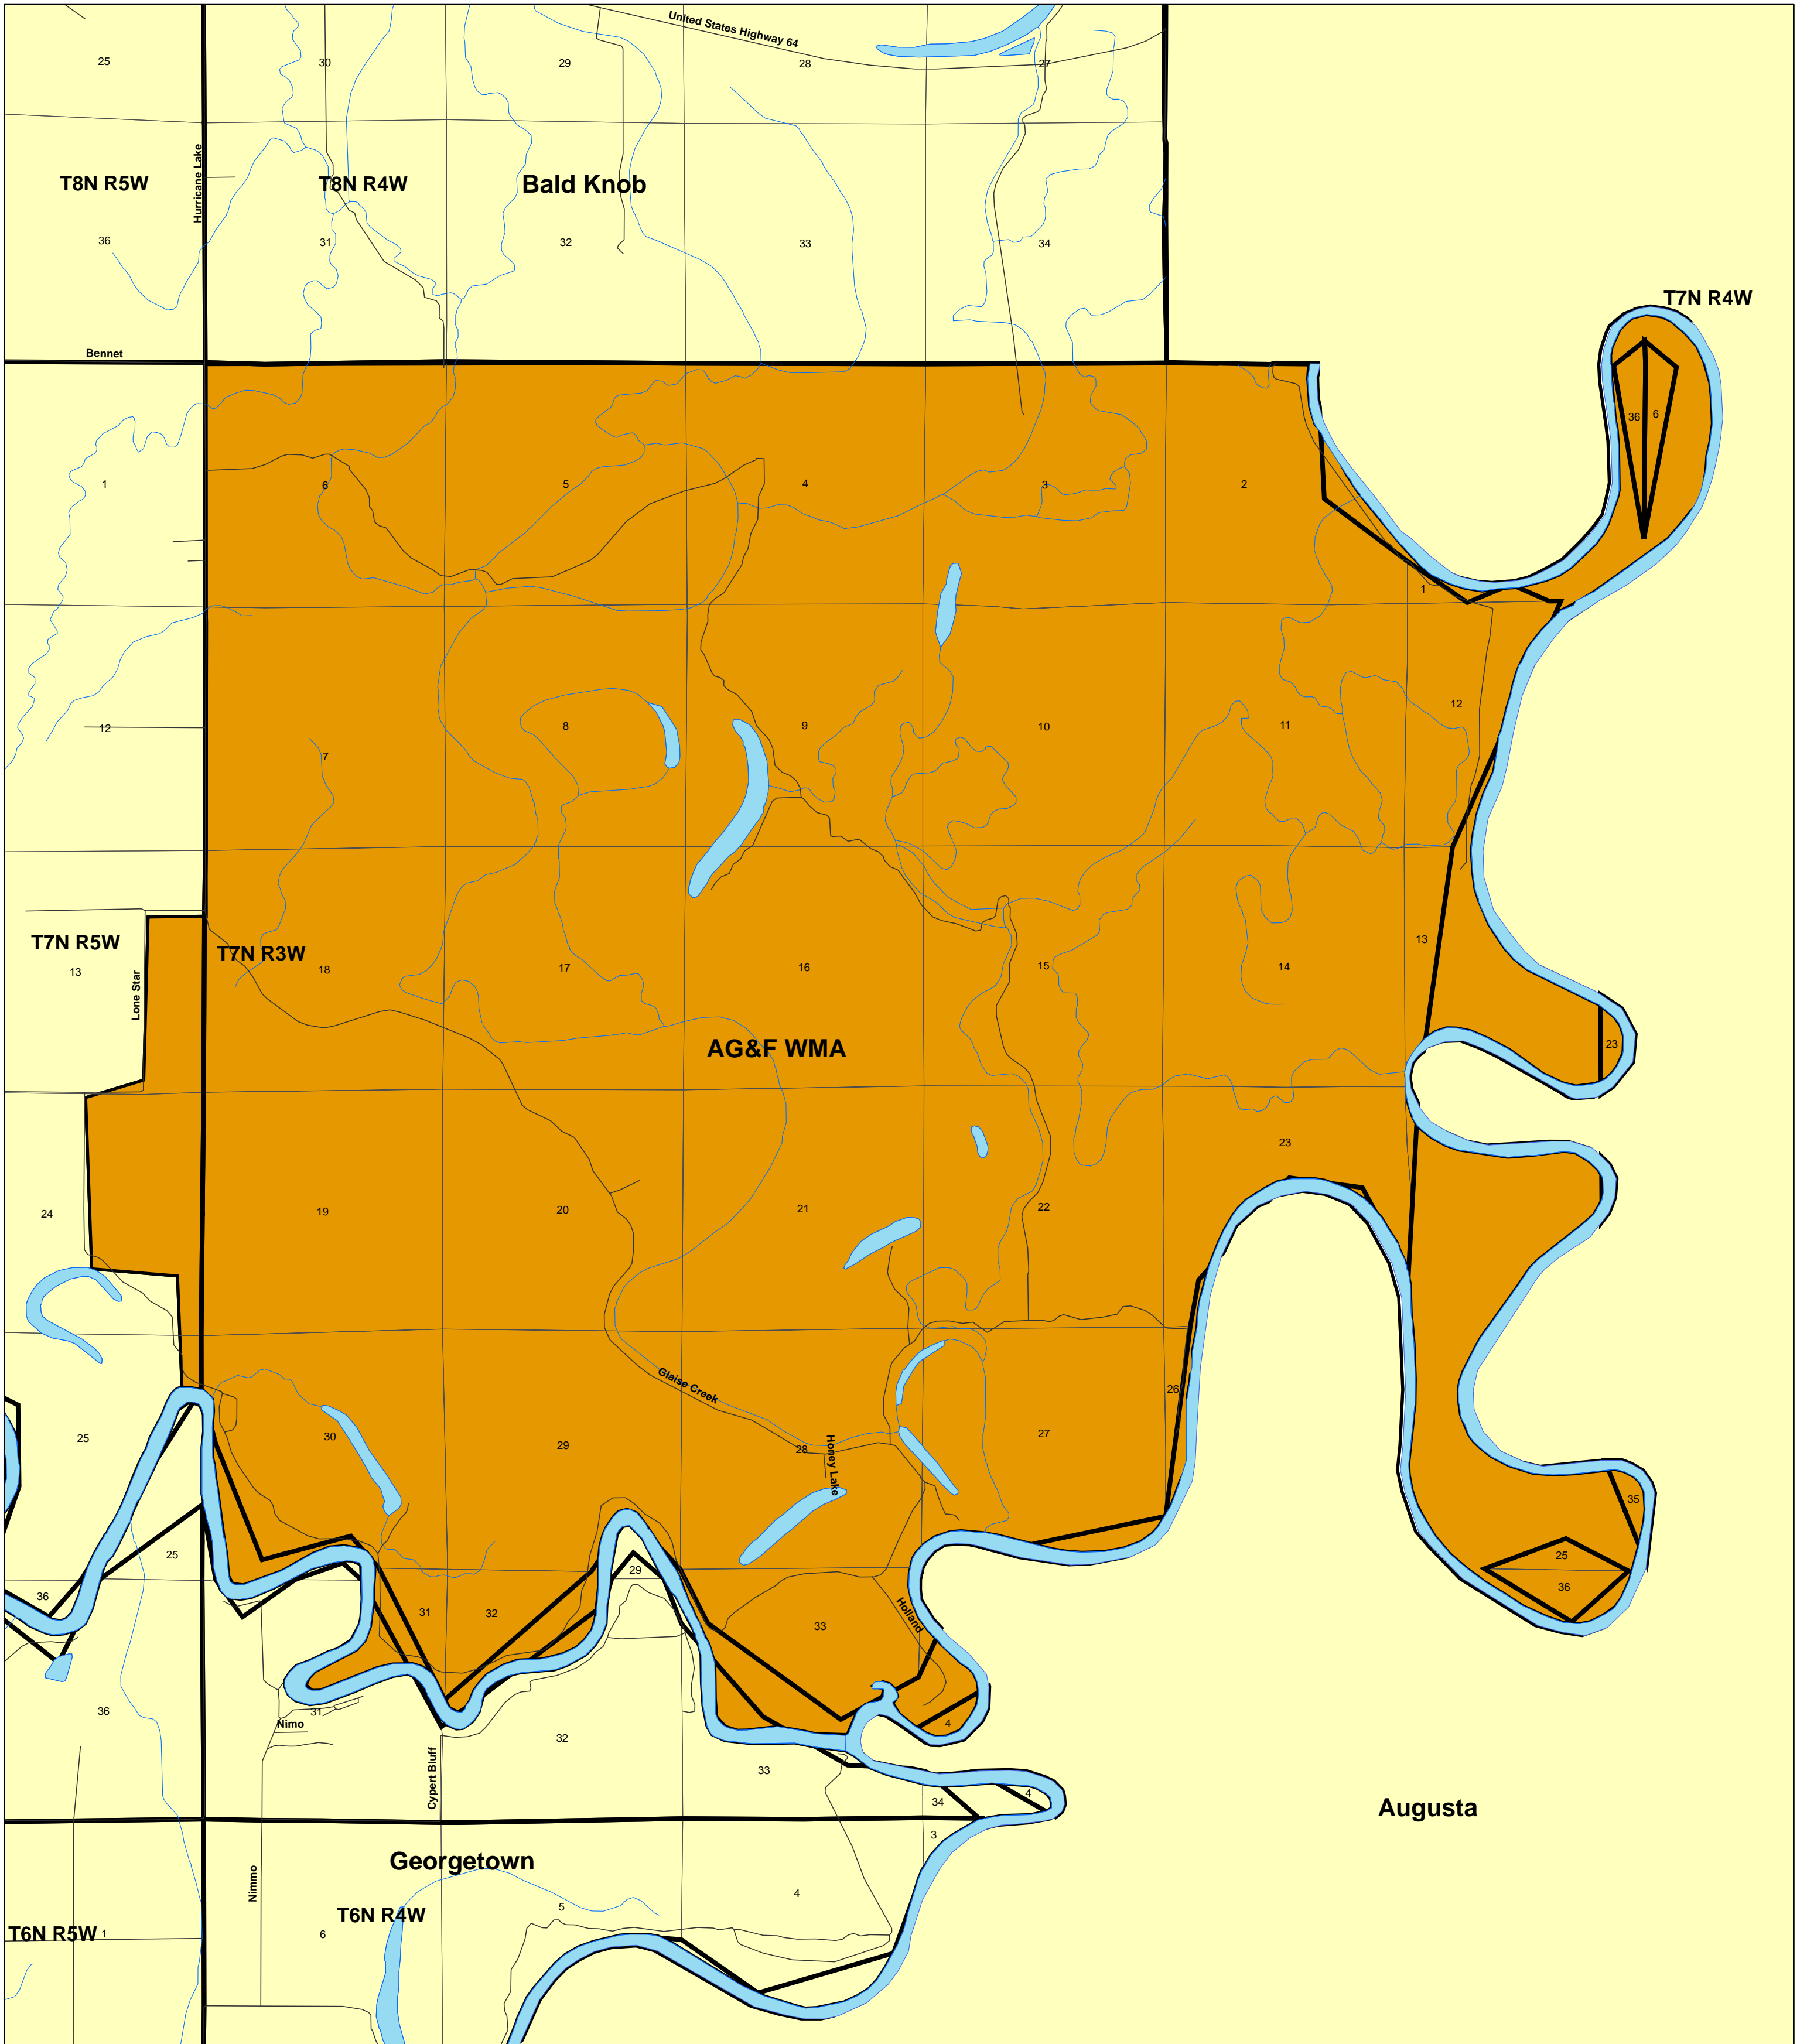

AGF WMA Fire District

Source: County fire districts and the Arkansas Forestry Commission

The University of Arkansas at Little Rock GIS Applications Laboratory compiled the data contained herein from various sources. Where the data were translated from one format to another, the UALR GIS Laboratory made all reasonable efforts to preserve the data quality. Acceptance or use of this data is done without any expressed or implied warranty. All of the fire districts have been certified as of August 15, 2005.