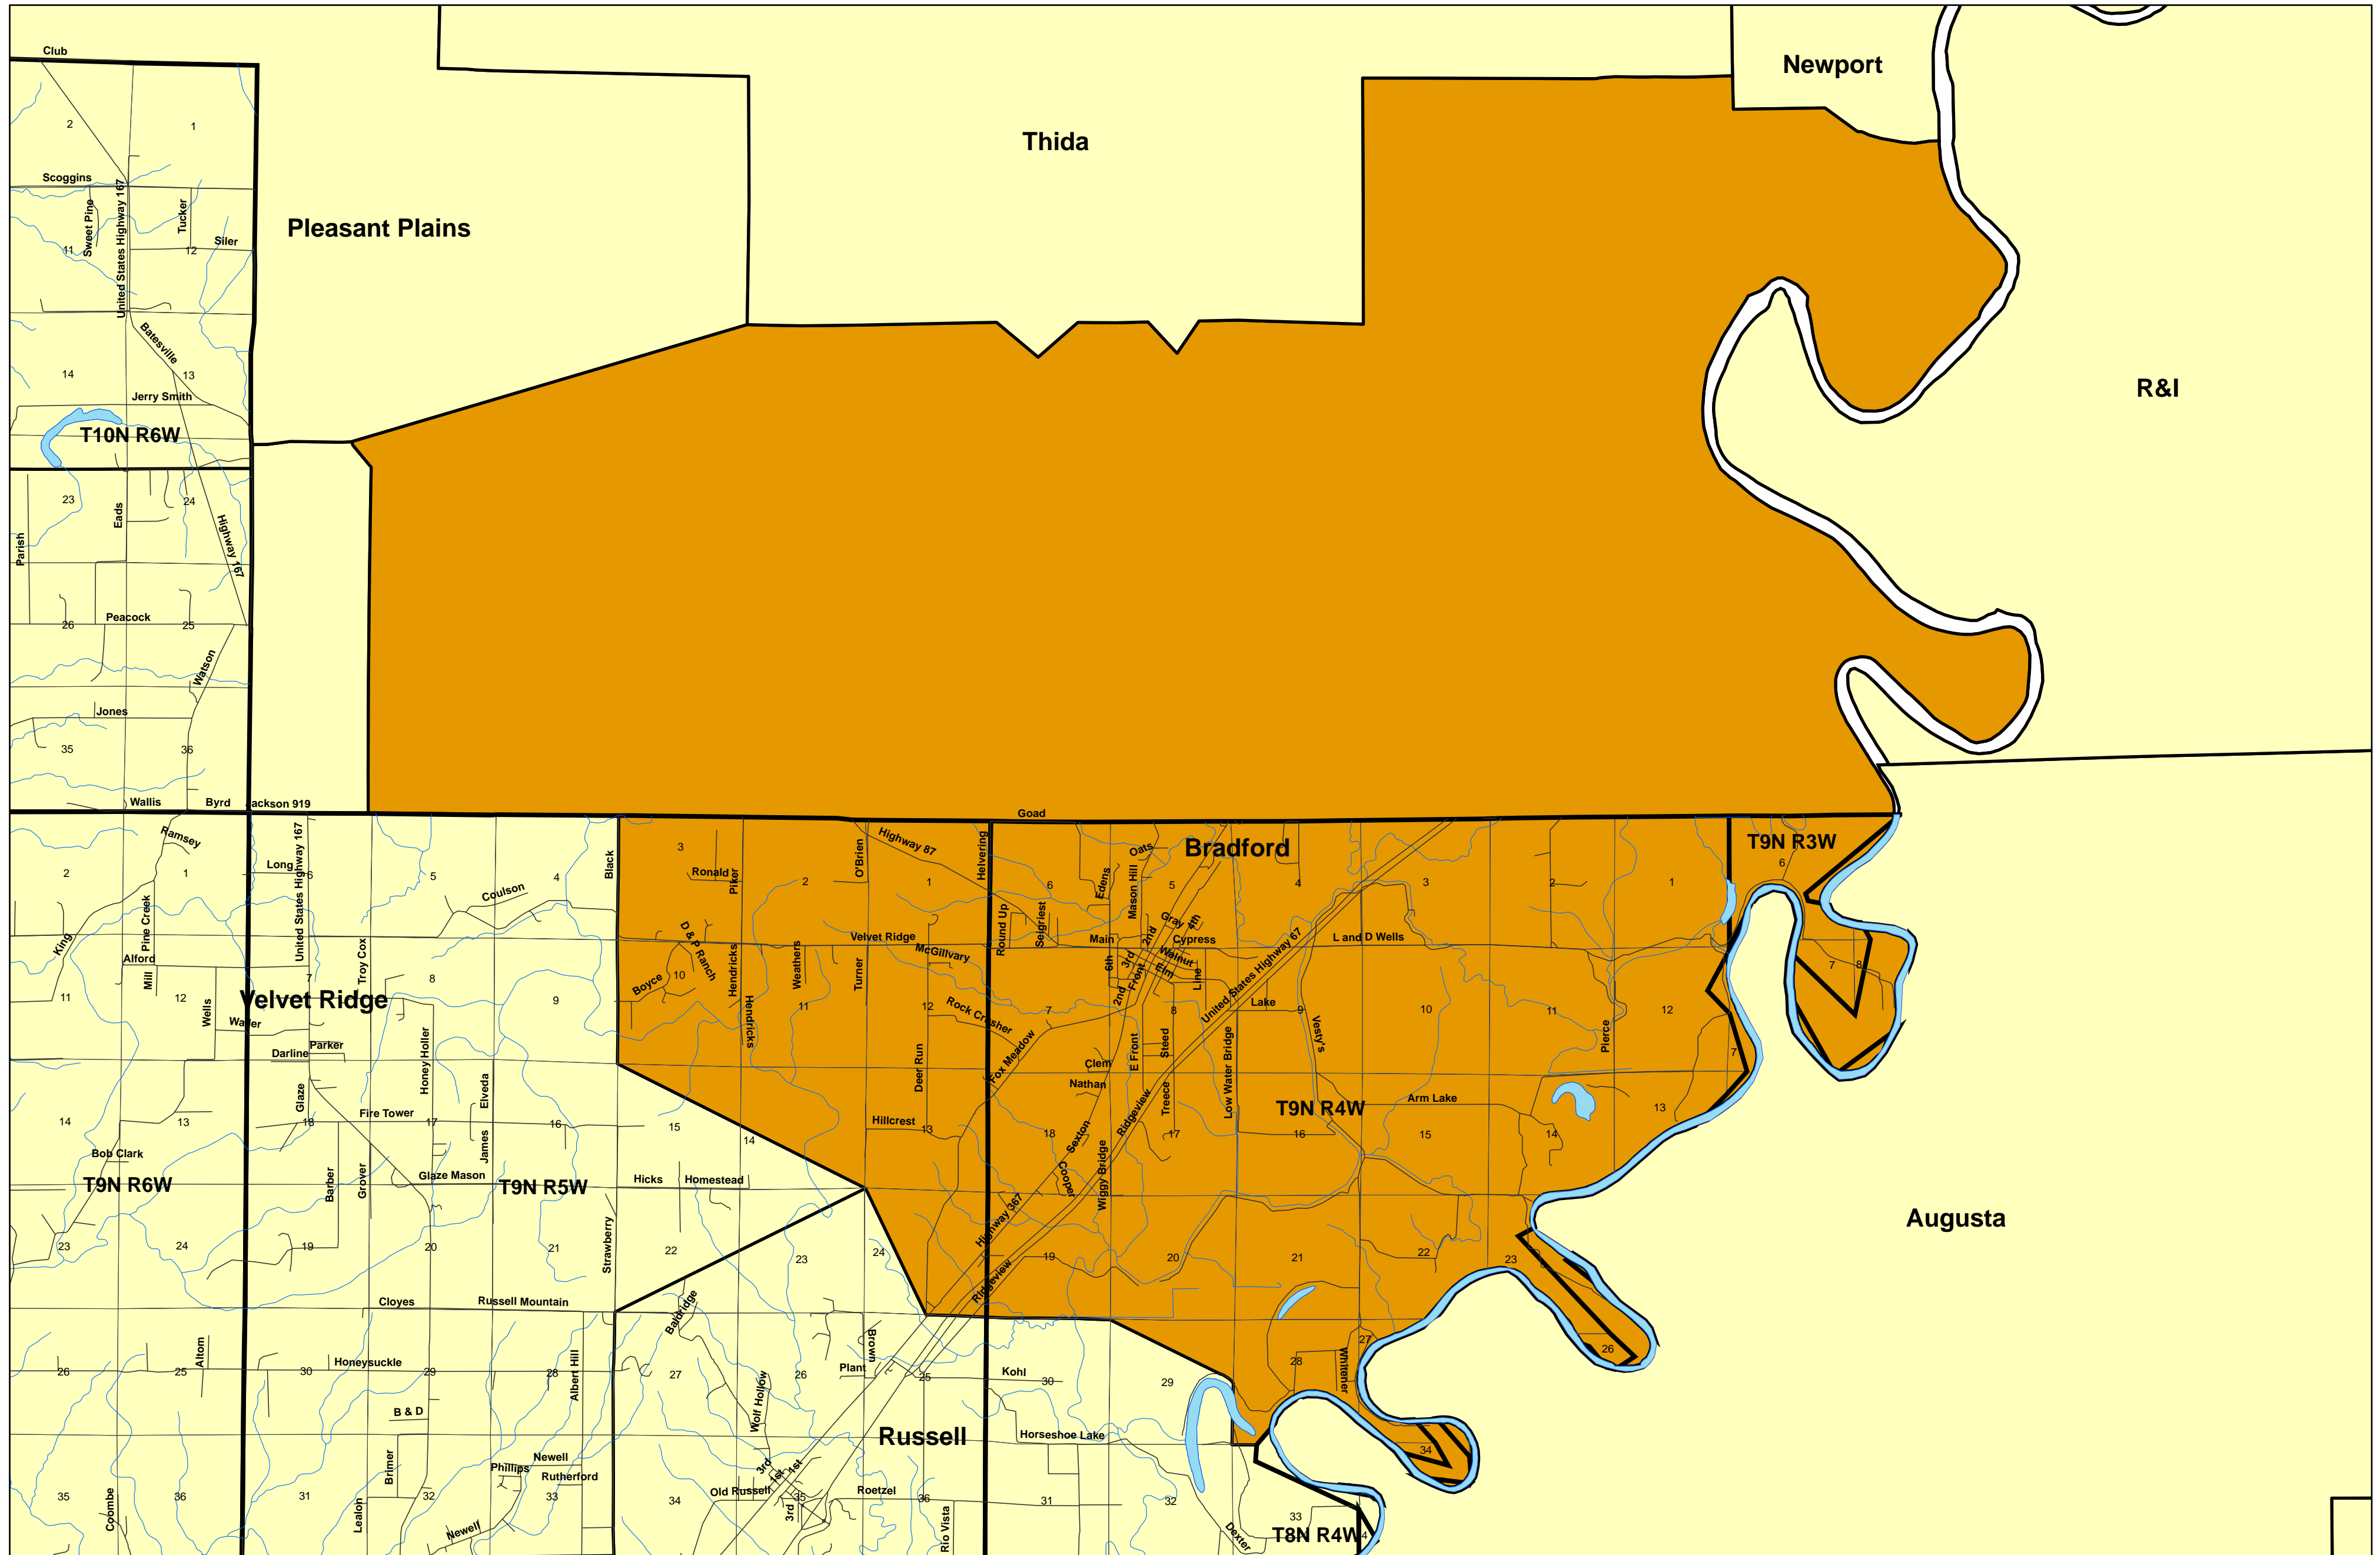

Bradford Fire District

Source: County fire districts and the Arkansas Forestry Commission

University of Arkansas at Little Rock
GIS Applications Laboratory
Institute for Economic Advancement
<http://argis.ualr.edu>
(501) 569-8534