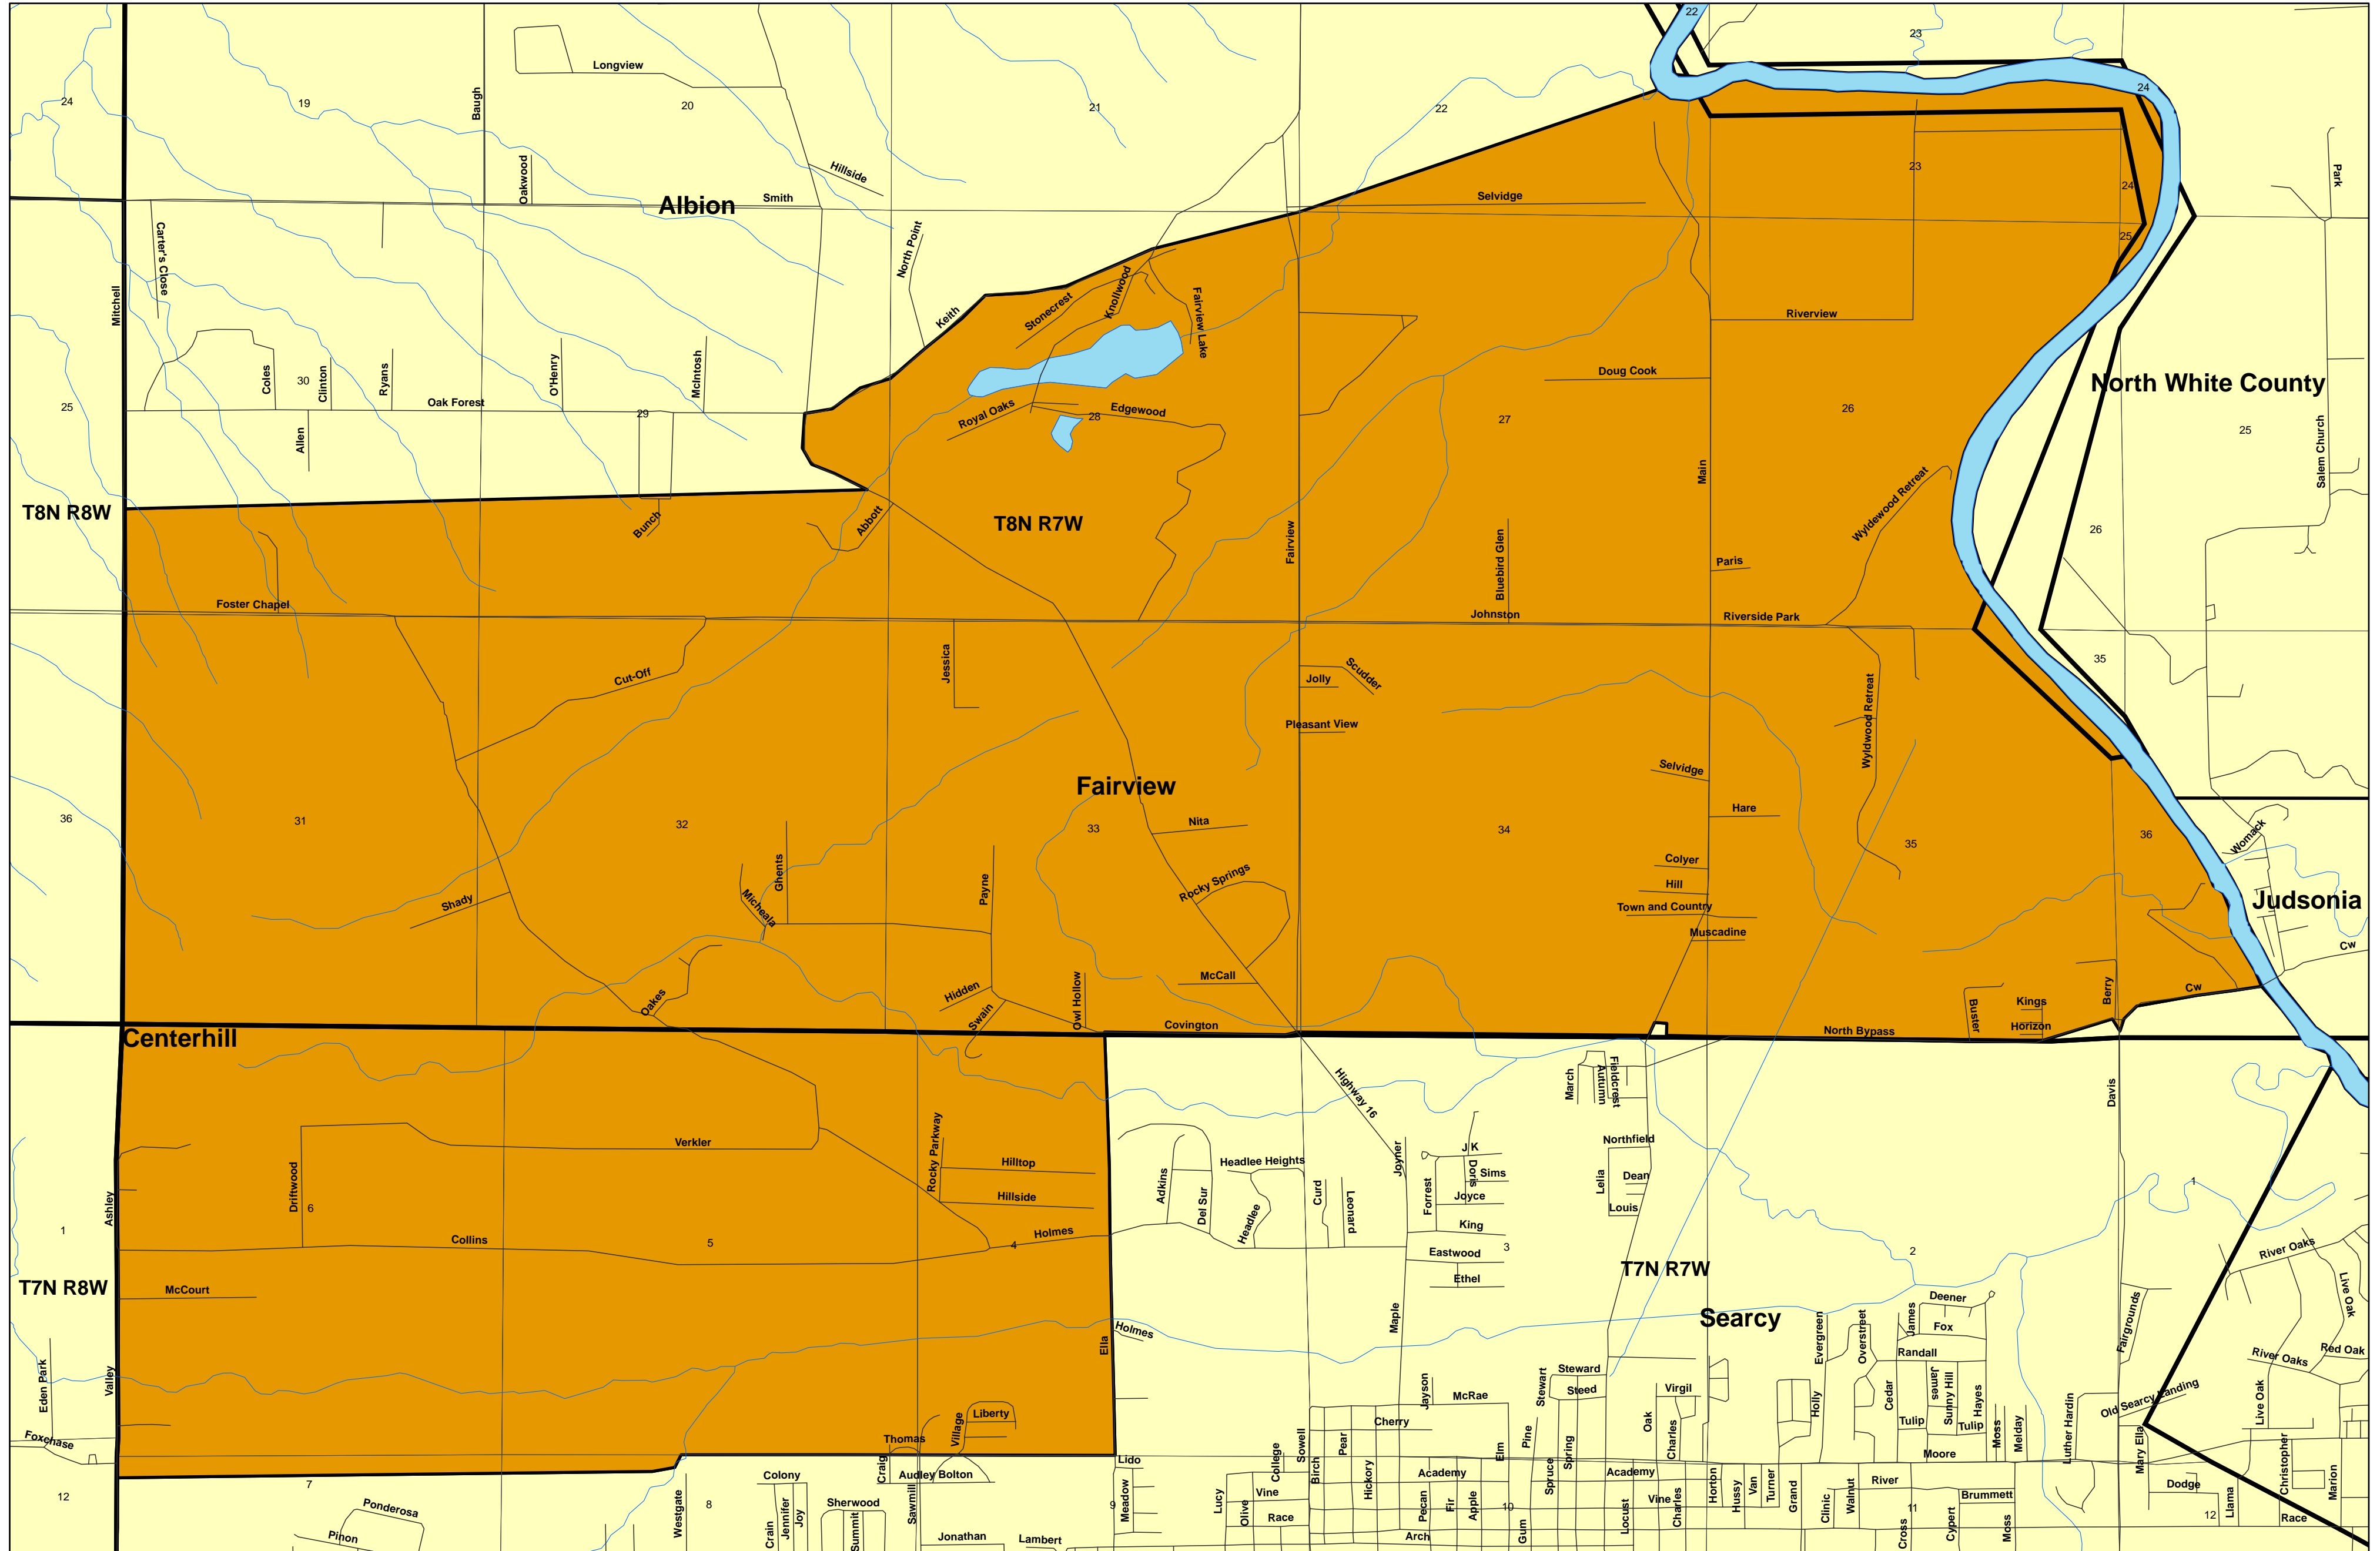

Fairview Fire District

Source: County fire districts and the Arkansas Forestry Commission

University of Arkansas at Little Rock
GIS Applications Laboratory
Institute for Economic Advancement
<http://argis.uar.edu>
(501) 569-8534