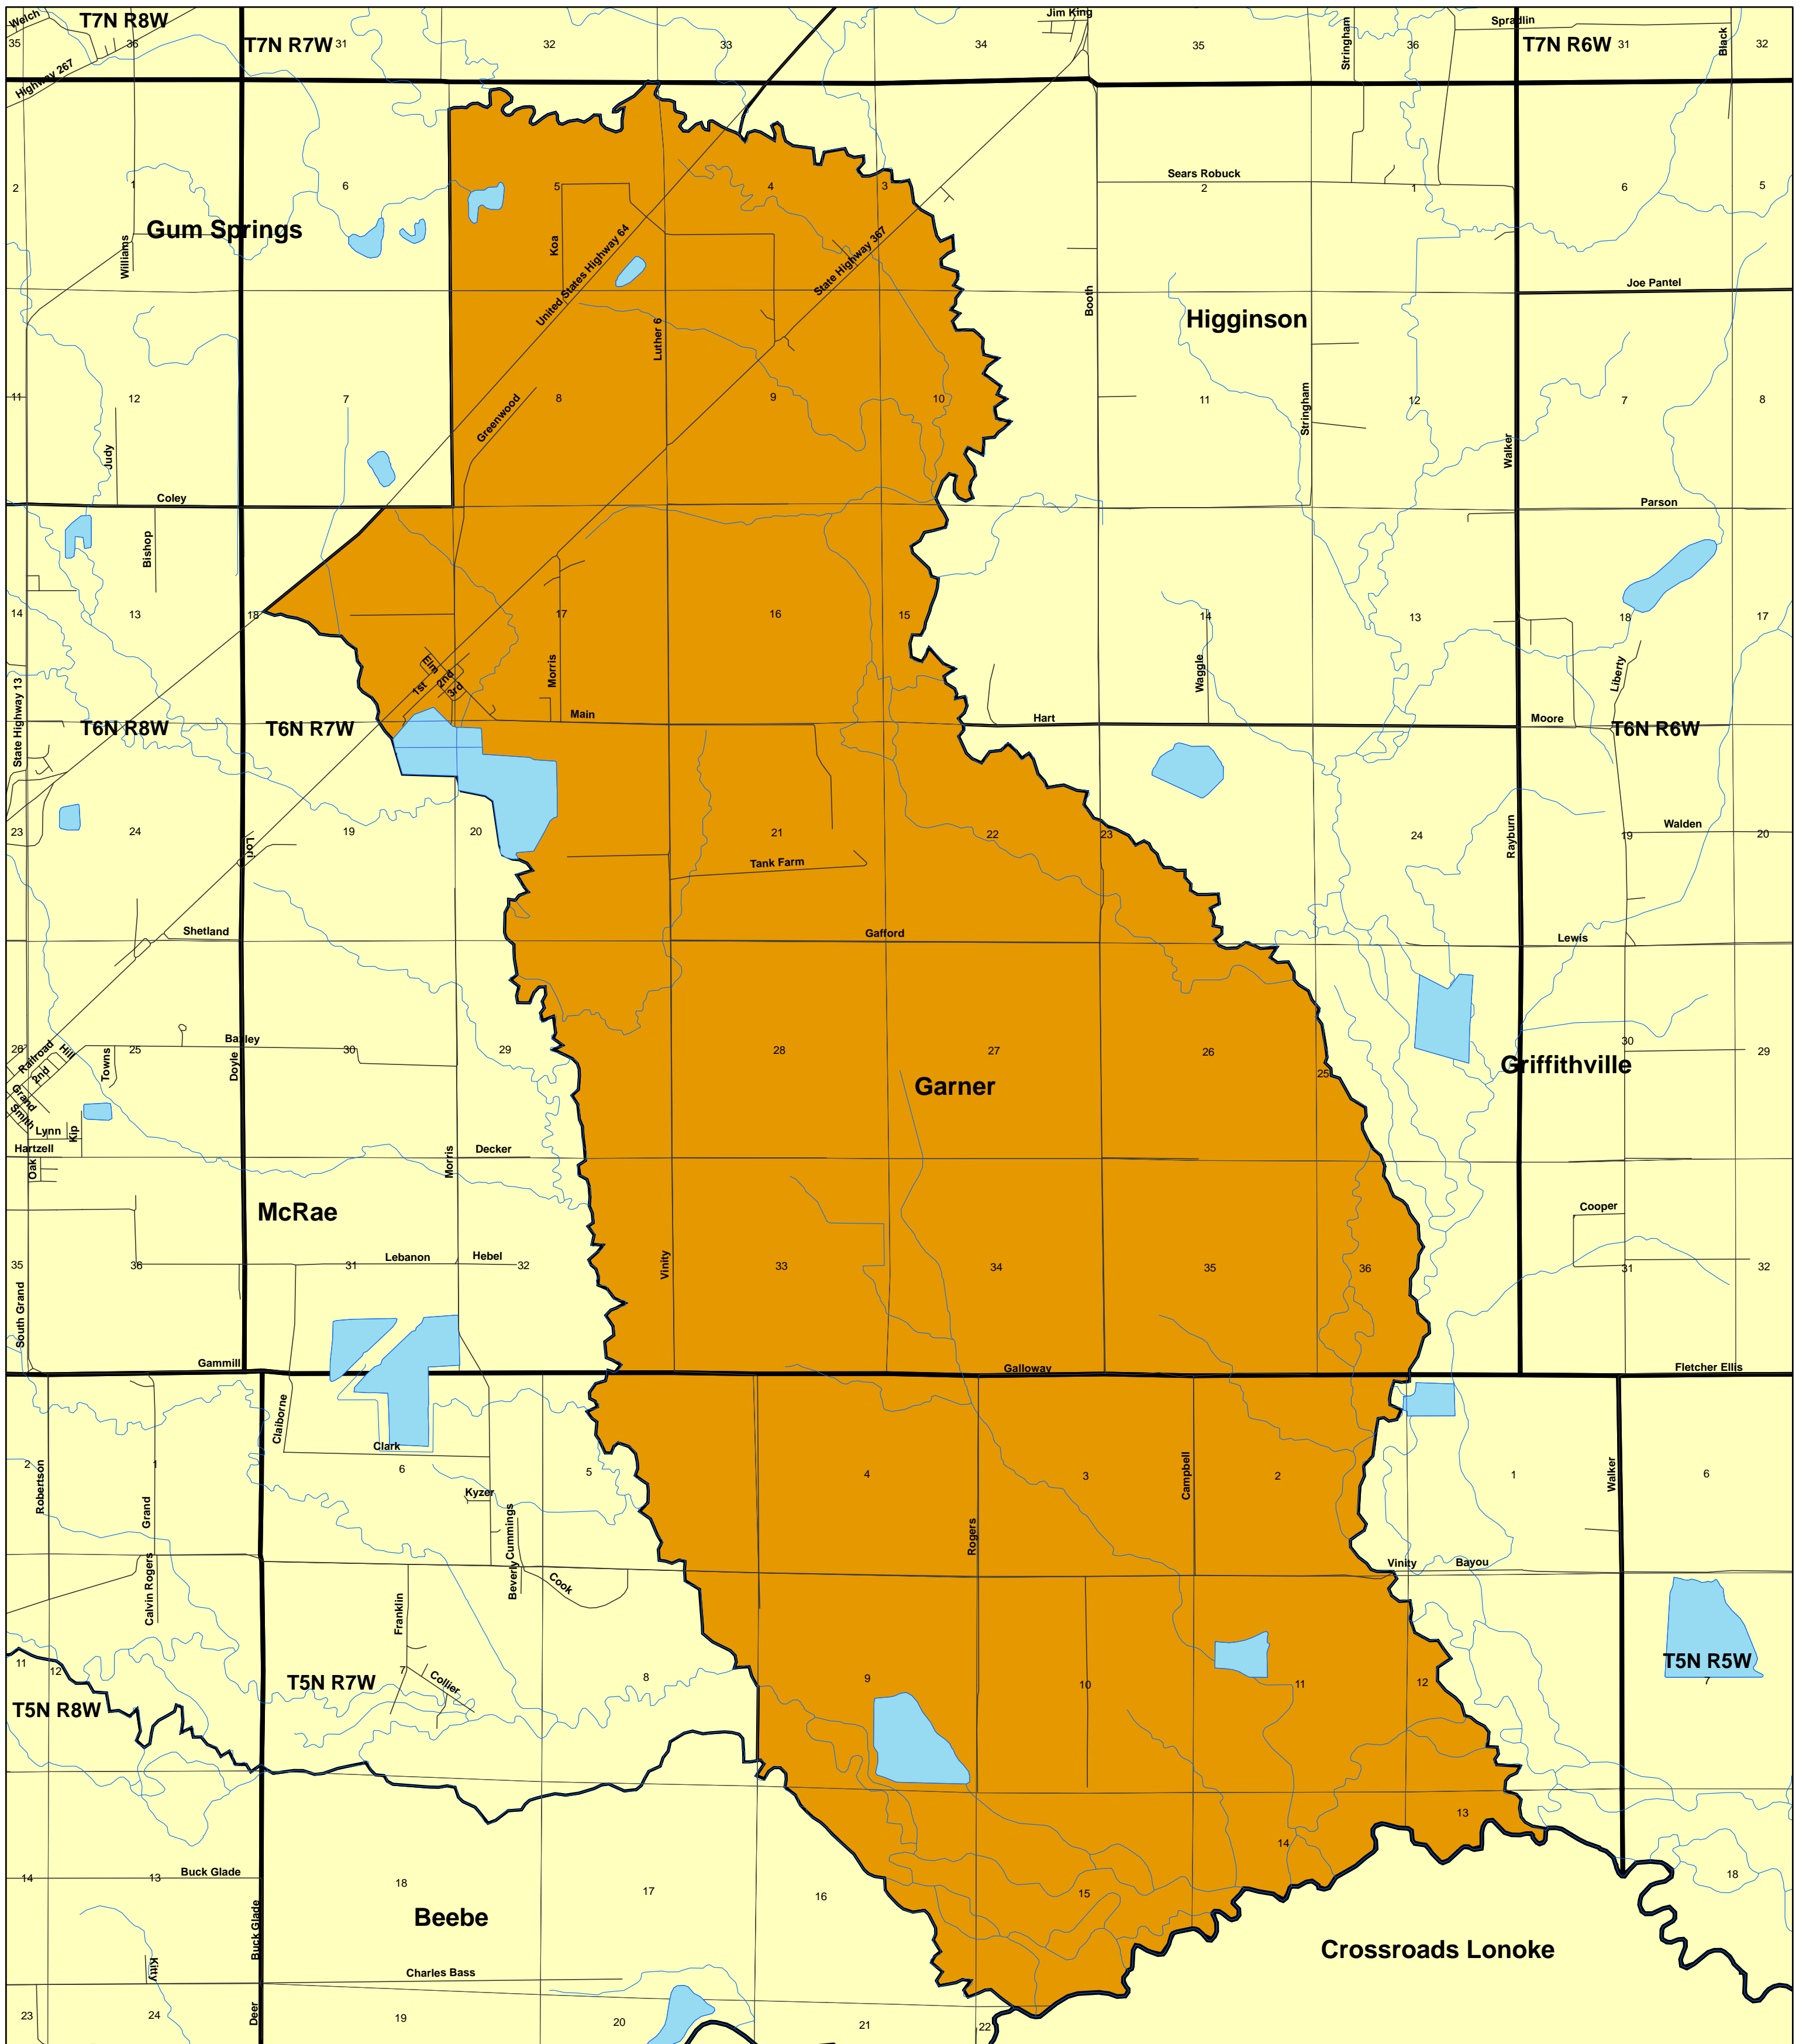

Garner Fire District

Source: County fire districts and the Arkansas Forestry Commission

The University of Arkansas at Little Rock GIS Applications Laboratory compiled the data contained herein from various sources. Where the data were translated from one format to another, the UALR GIS Laboratory made all reasonable efforts to preserve the data quality. Acceptance or use of this data is done without any expressed or implied warranty. All of the fire districts have been certified as of August 15, 2005.