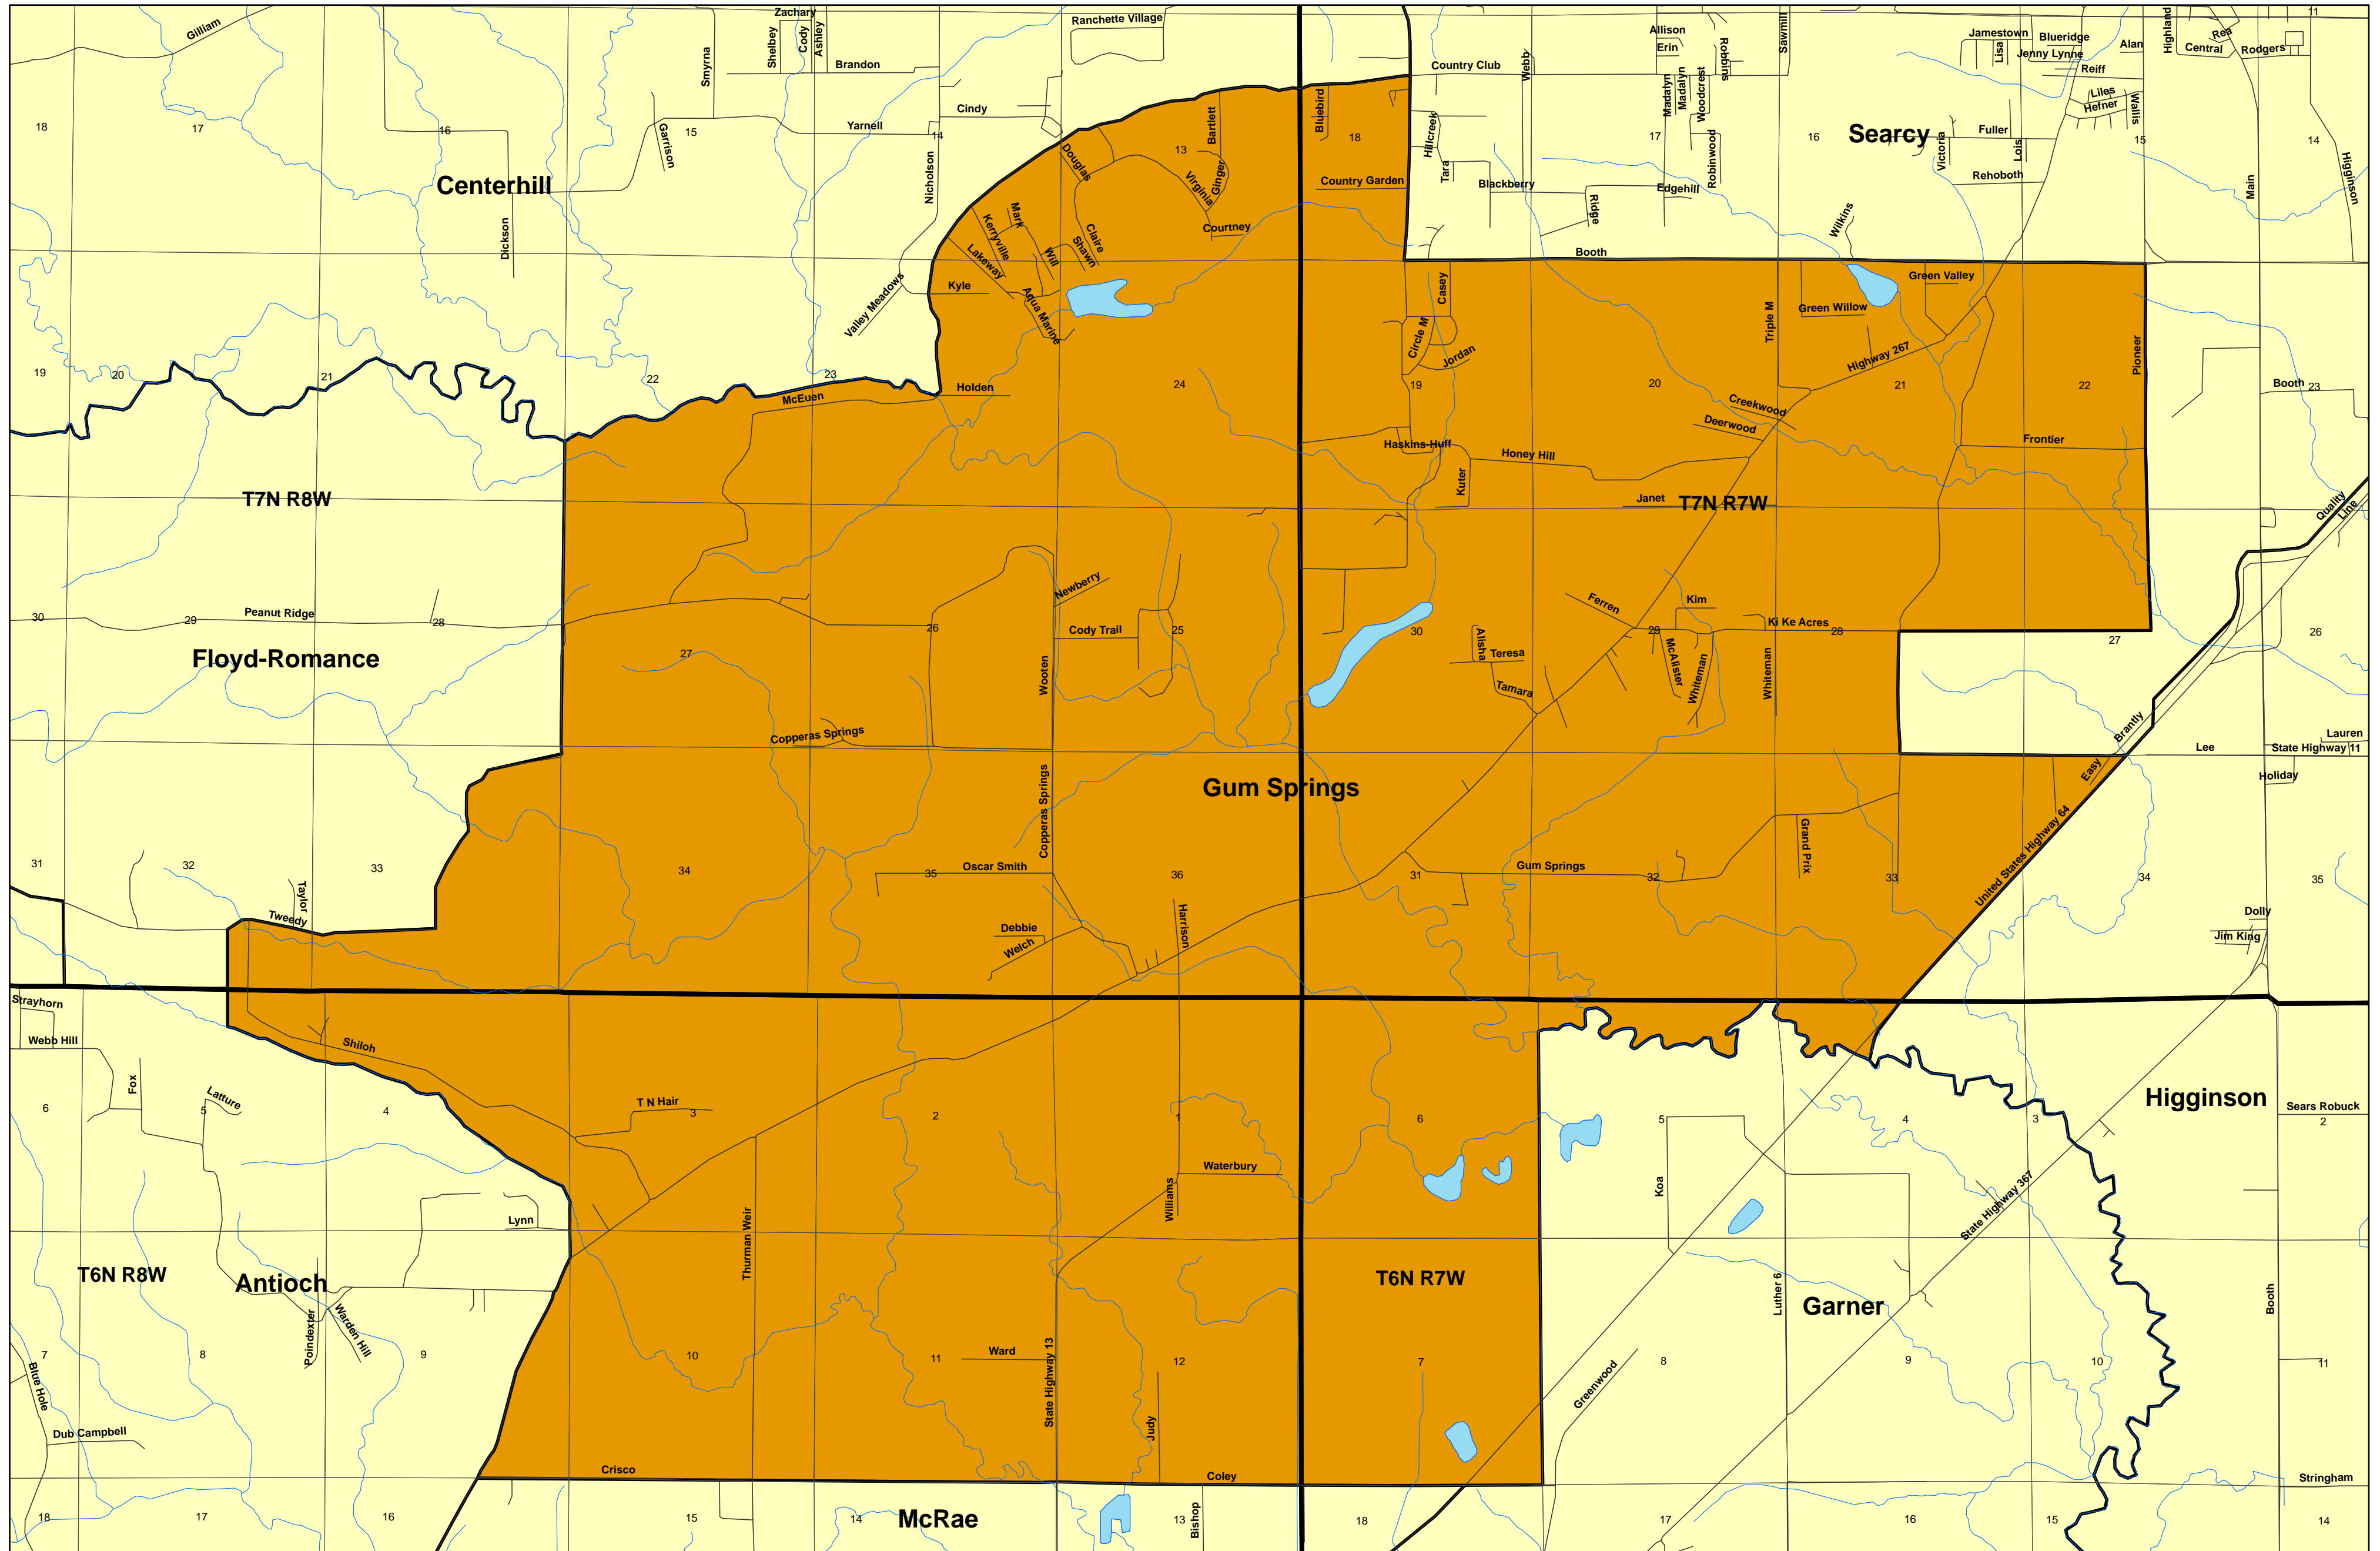

# Gum Springs Fire District

Source: County fire districts and the Arkansas Forestry Commission

The University of Arkansas at Little Rock GIS Applications Laboratory compiled the data contained herein from various sources. Where the data were translated from one format to another, the UALR GIS Laboratory made all reasonable efforts to preserve the data quality. Acceptance or use of this data is done without any expressed or implied warranty. All of the fire districts have been certified as of August 15, 2005.