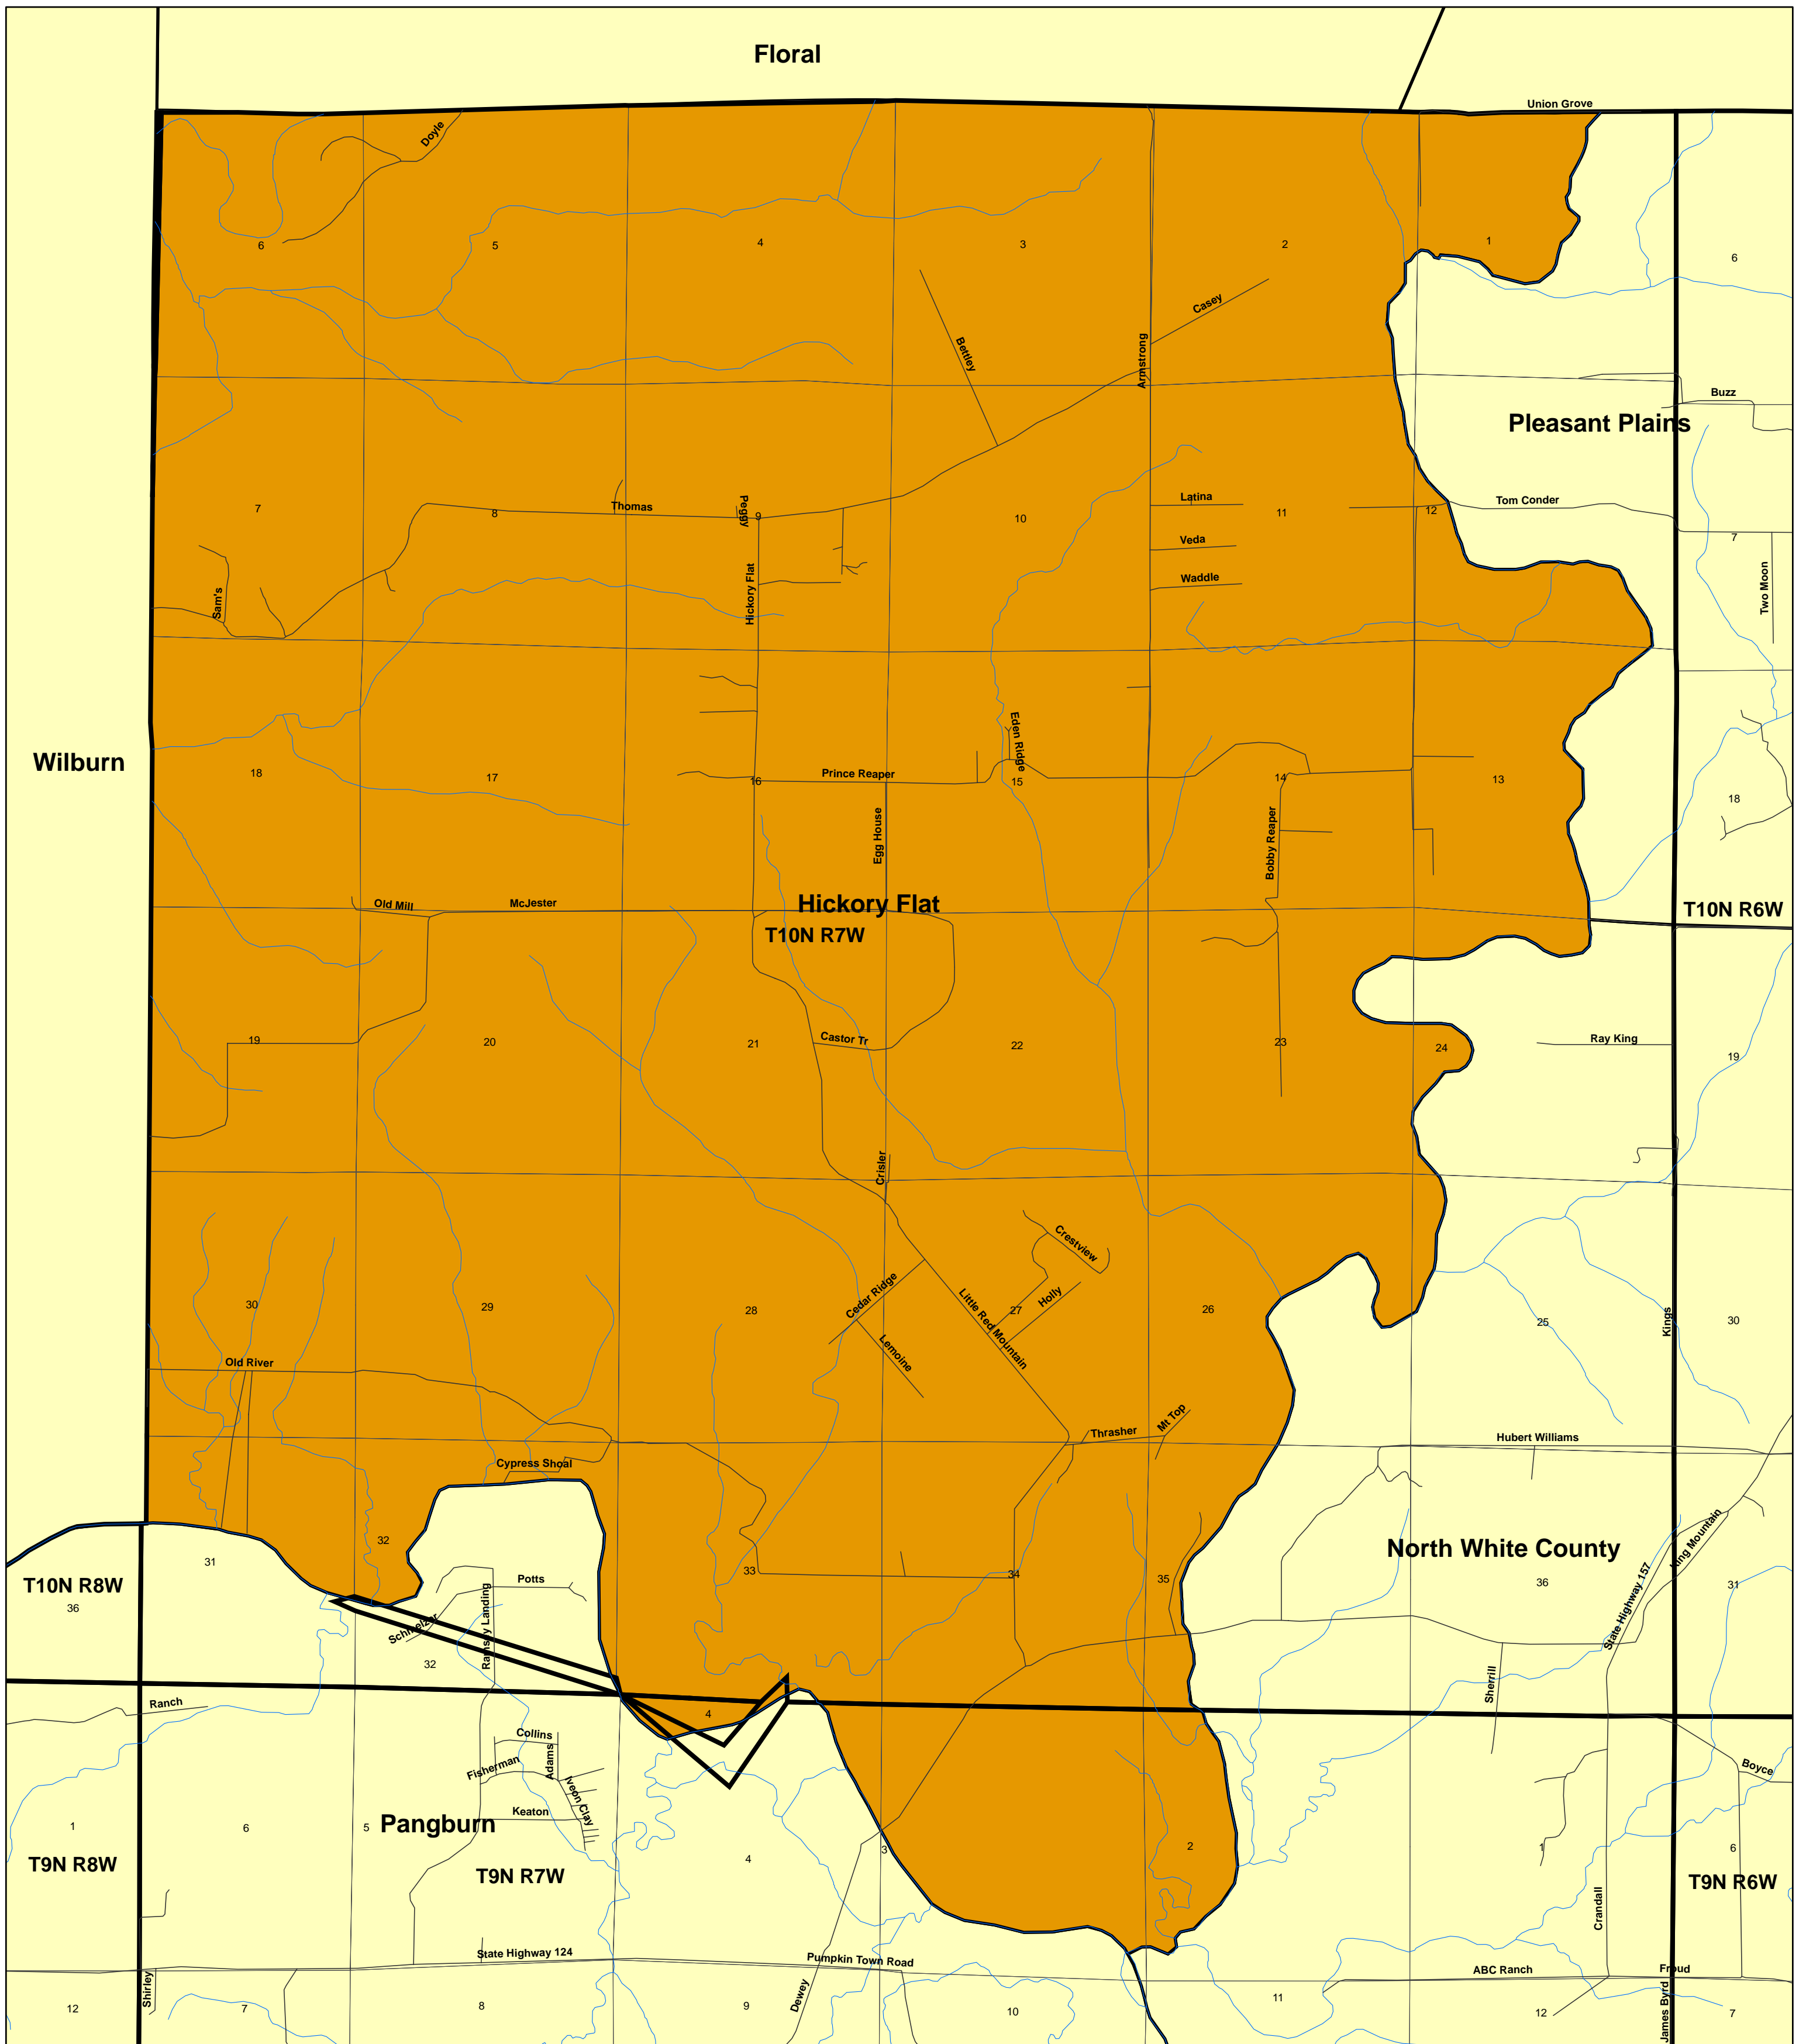

Hickory Flat Fire District

Source: County fire districts and the Arkansas Forestry Commission

The University of Arkansas at Little Rock GIS Applications Laboratory compiled the data contained herein from various sources. Where the data were translated from one format to another, the UALR GIS Laboratory made all reasonable efforts to preserve the data quality. Acceptance or use of this data is done without any expressed or implied warranty. All of the fire districts have been certified as of August 15, 2005.