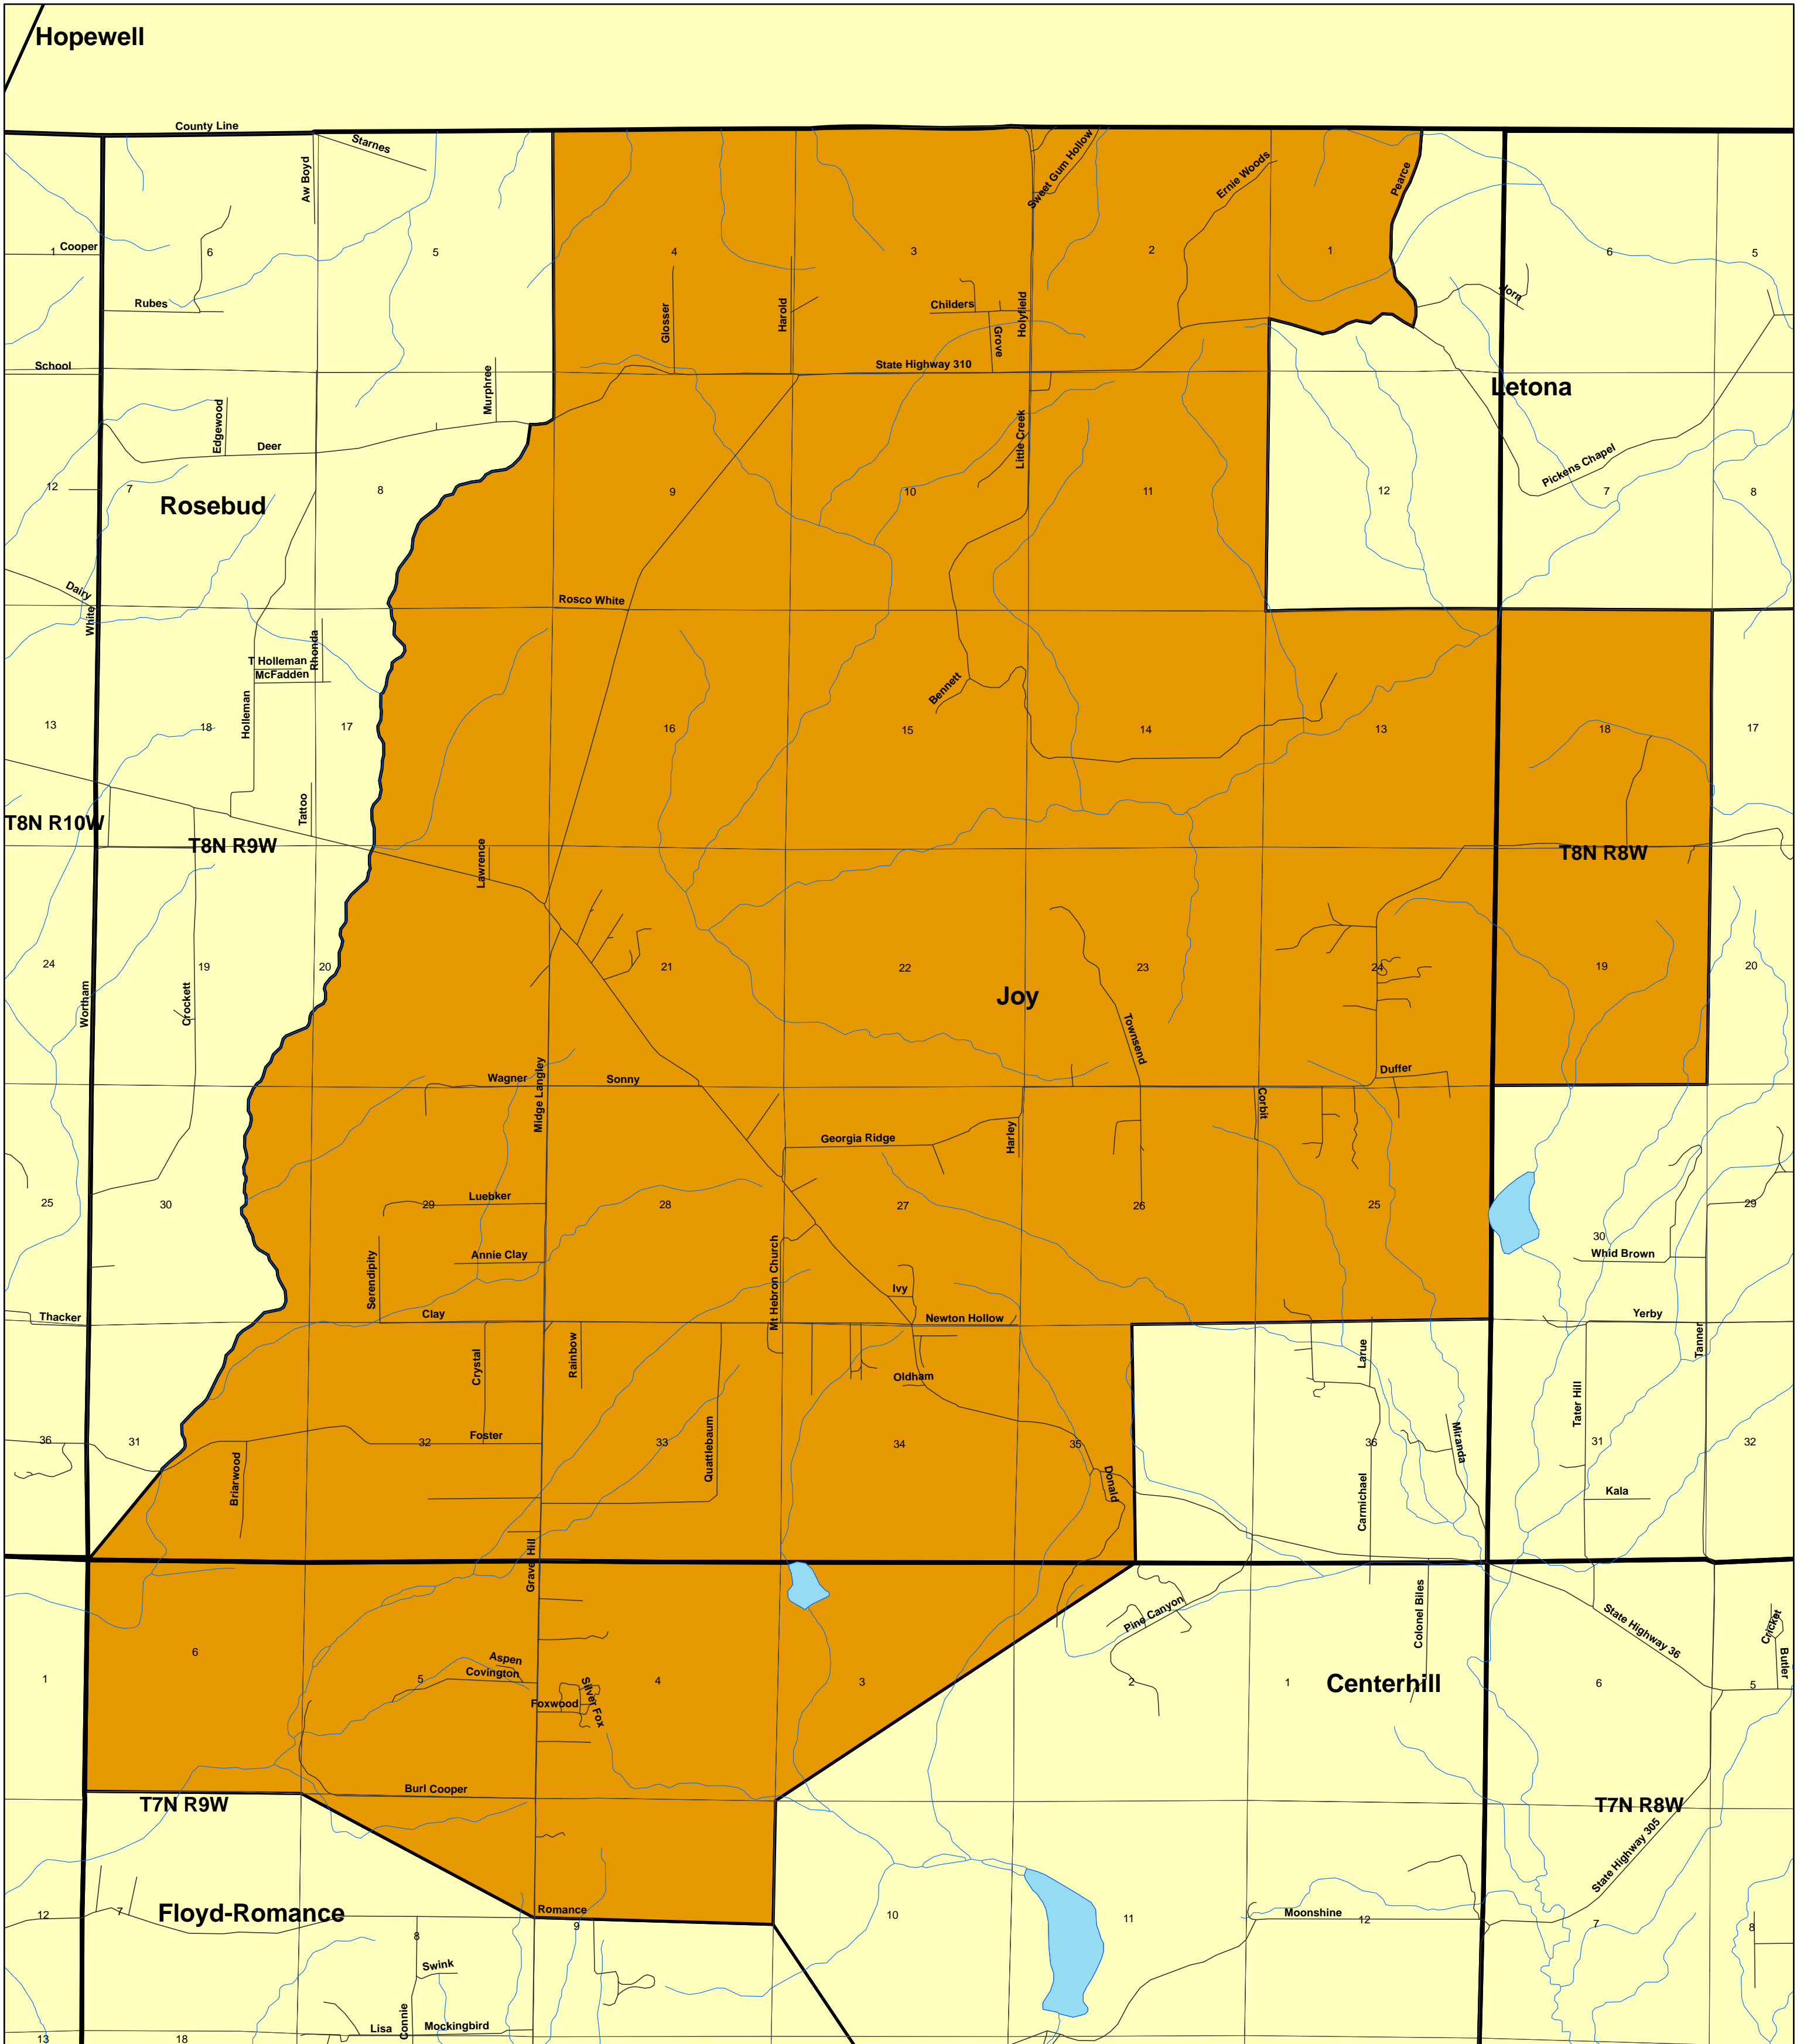

Joy Fire District

Source: County fire districts and the Arkansas Forestry Commission

The University of Arkansas at Little Rock GIS Applications Laboratory compiled the data contained herein from various sources. Where the data were translated from one format to another, the UALR GIS Laboratory made all reasonable efforts to preserve the data quality. Acceptance or use of this data is done without any expressed or implied warranty. All of the fire districts have been certified as of August 15, 2005.