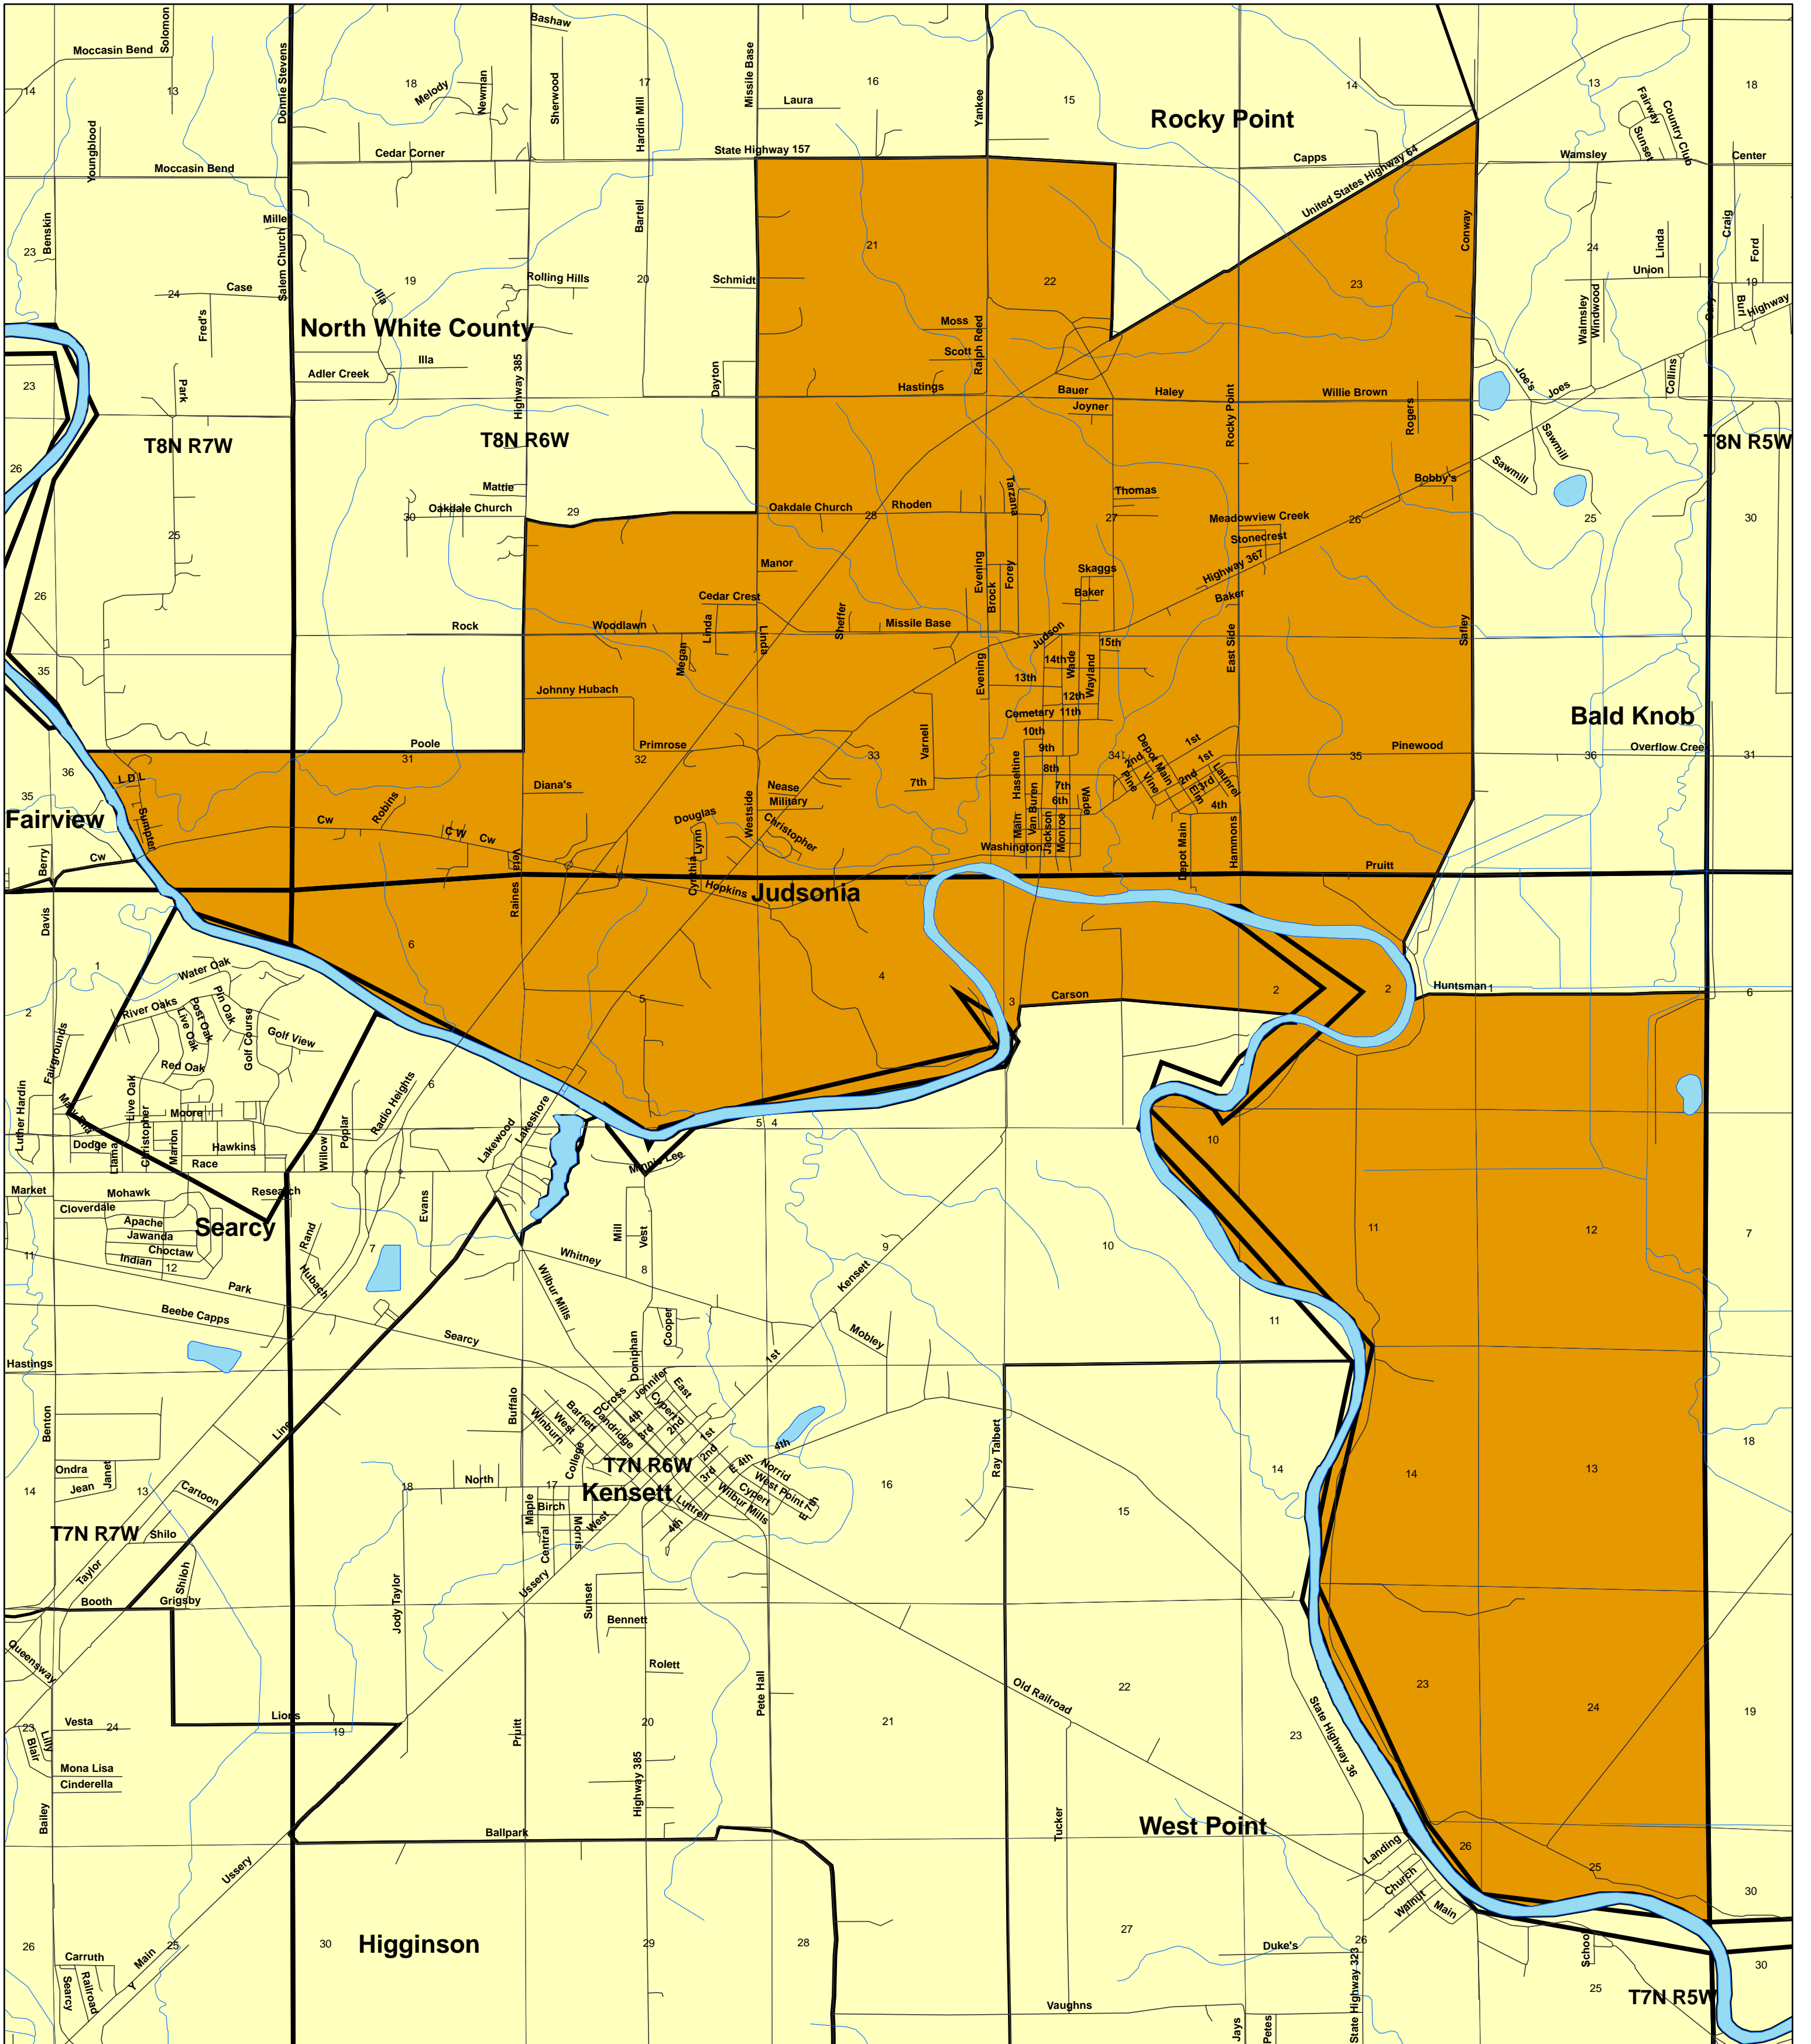

# Judsonia Fire District

Source: County fire districts and the Arkansas Forestry Commission

The University of Arkansas at Little Rock GIS Applications Laboratory compiled the data contained herein from various sources. Where the data were translated from one format to another, the UALR GIS Laboratory made all reasonable efforts to preserve the data quality. Acceptance or use of this data is done without any expressed or implied warranty. All of the fire districts have been certified as of August 15, 2005.