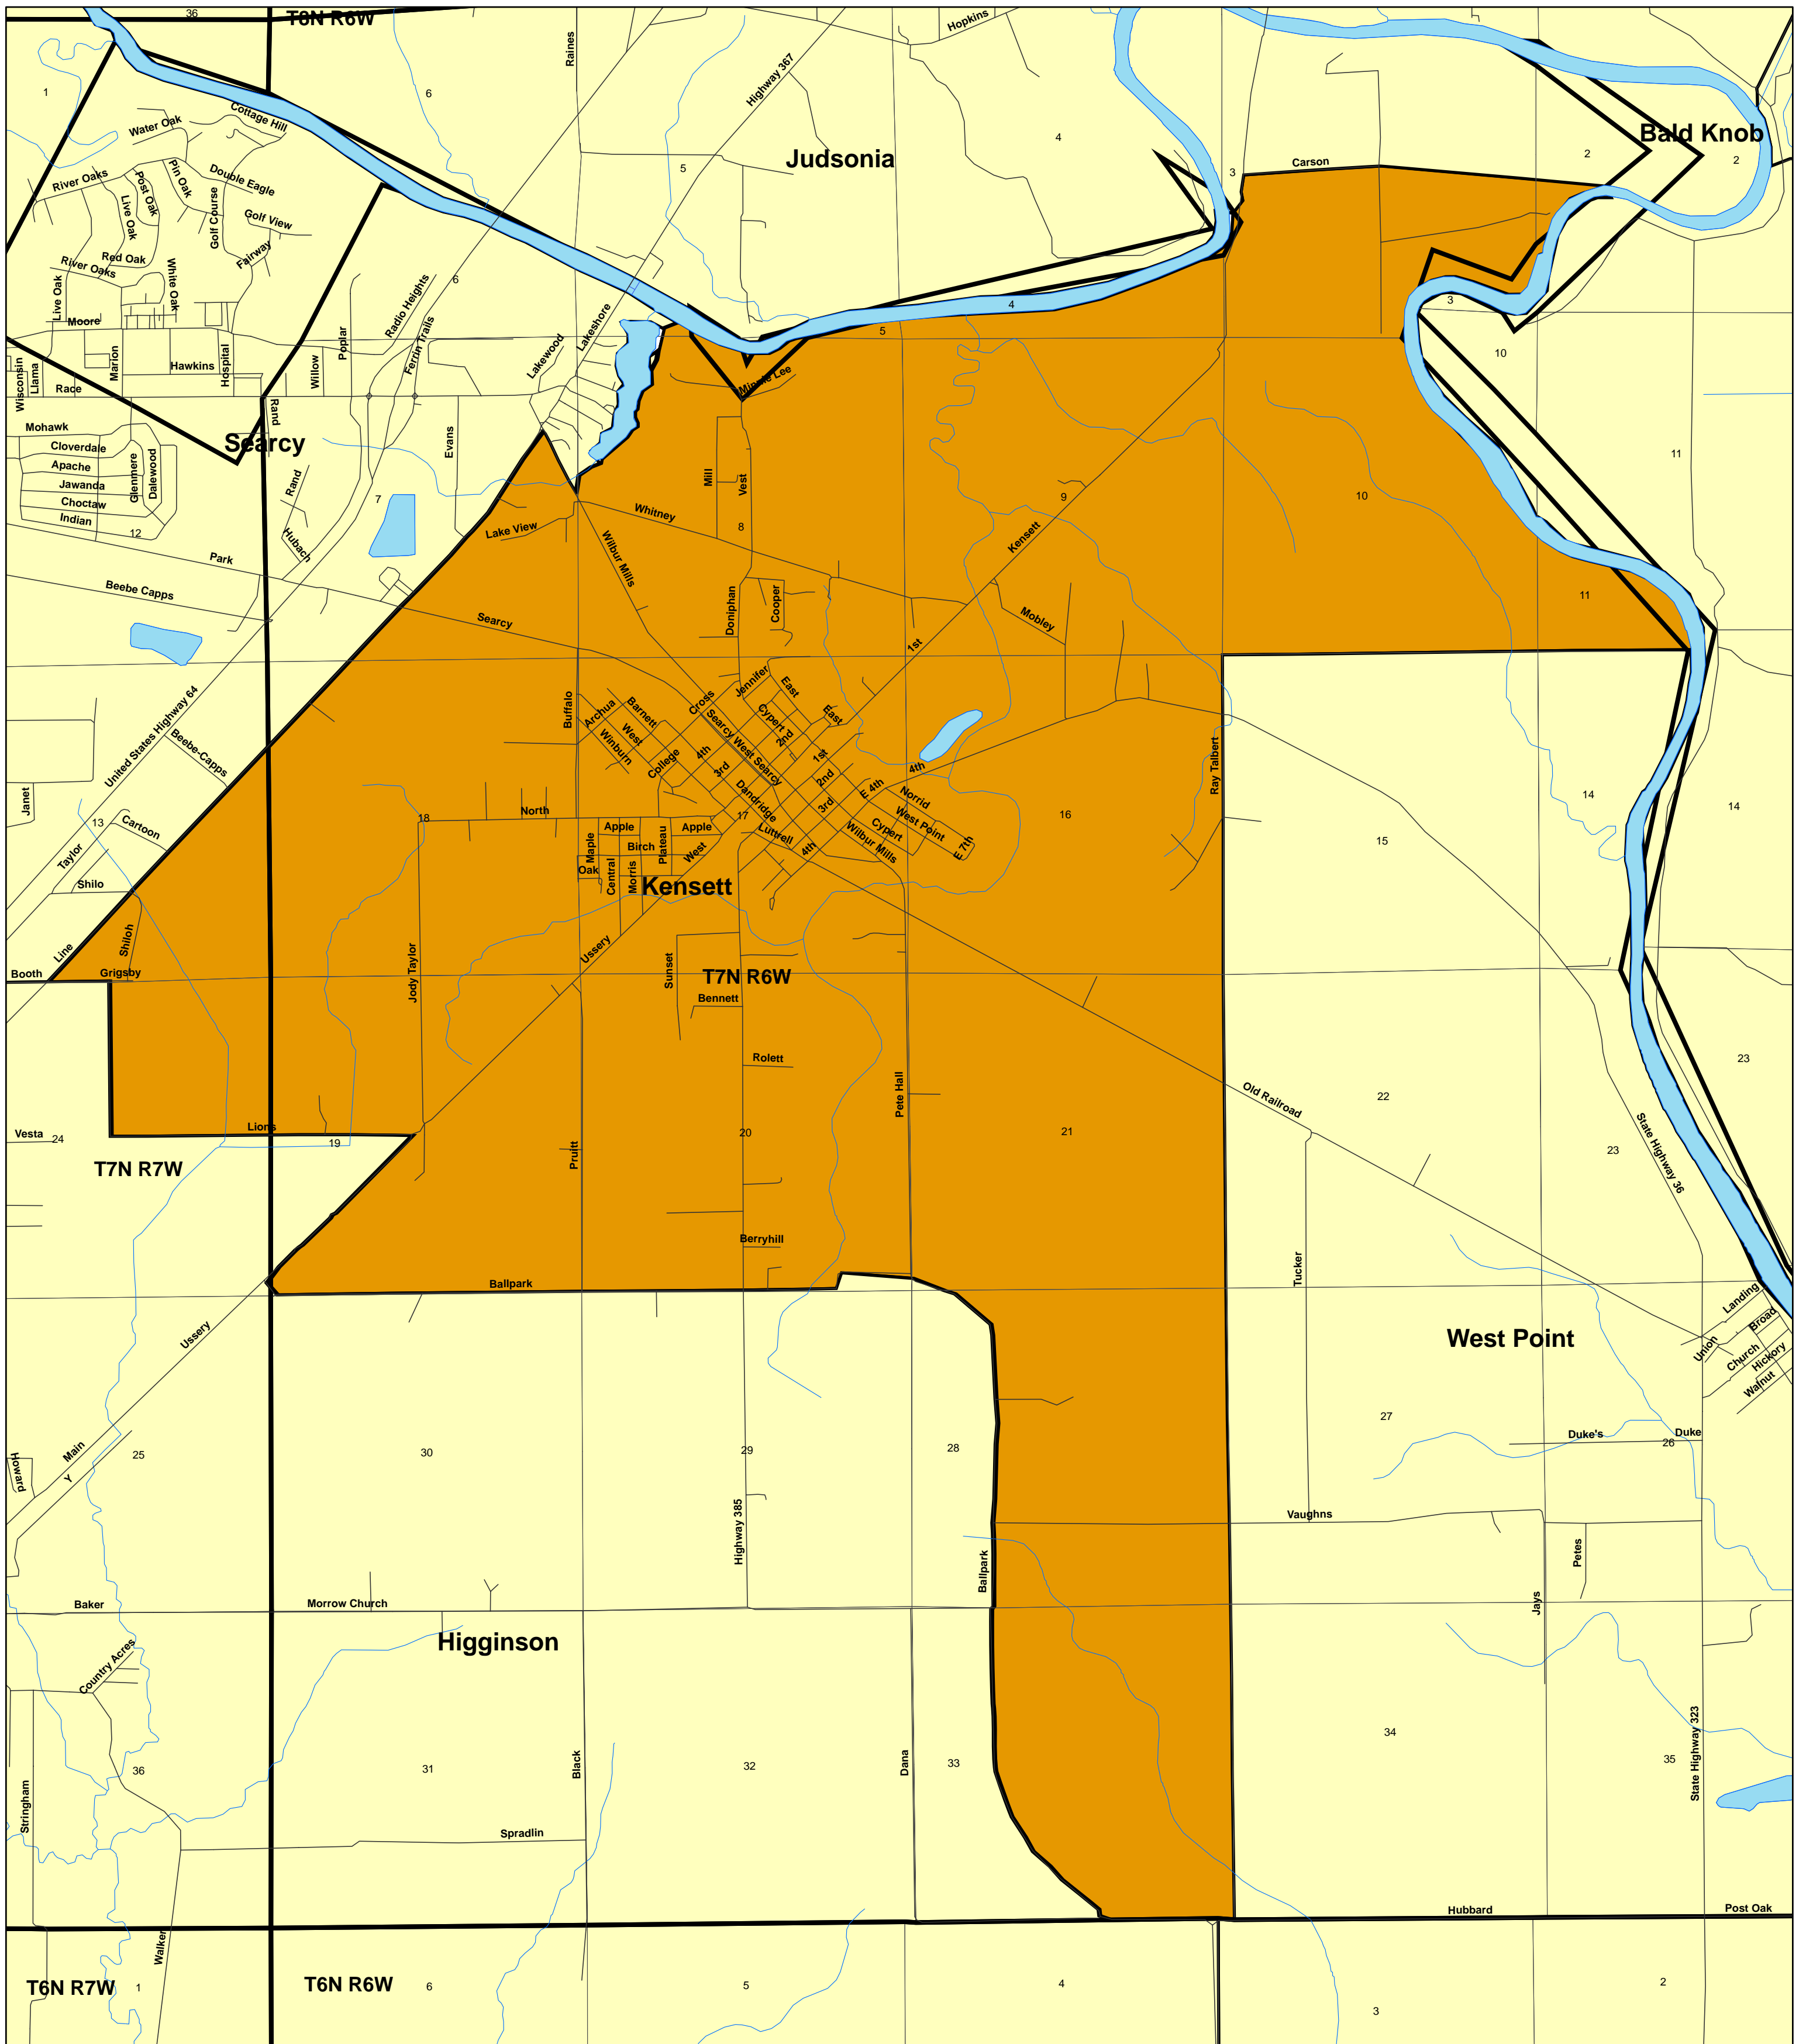

Kensett Fire District

Source: County fire districts and the Arkansas Forestry Commission

The University of Arkansas at Little Rock GIS Applications Laboratory compiled the data contained herein from various sources. Where the data were translated from one format to another, the UALR GIS Laboratory made all reasonable efforts to preserve the data quality. Acceptance or use of this data is done without any expressed or implied warranty. All of the fire districts have been certified as of August 15, 2005.