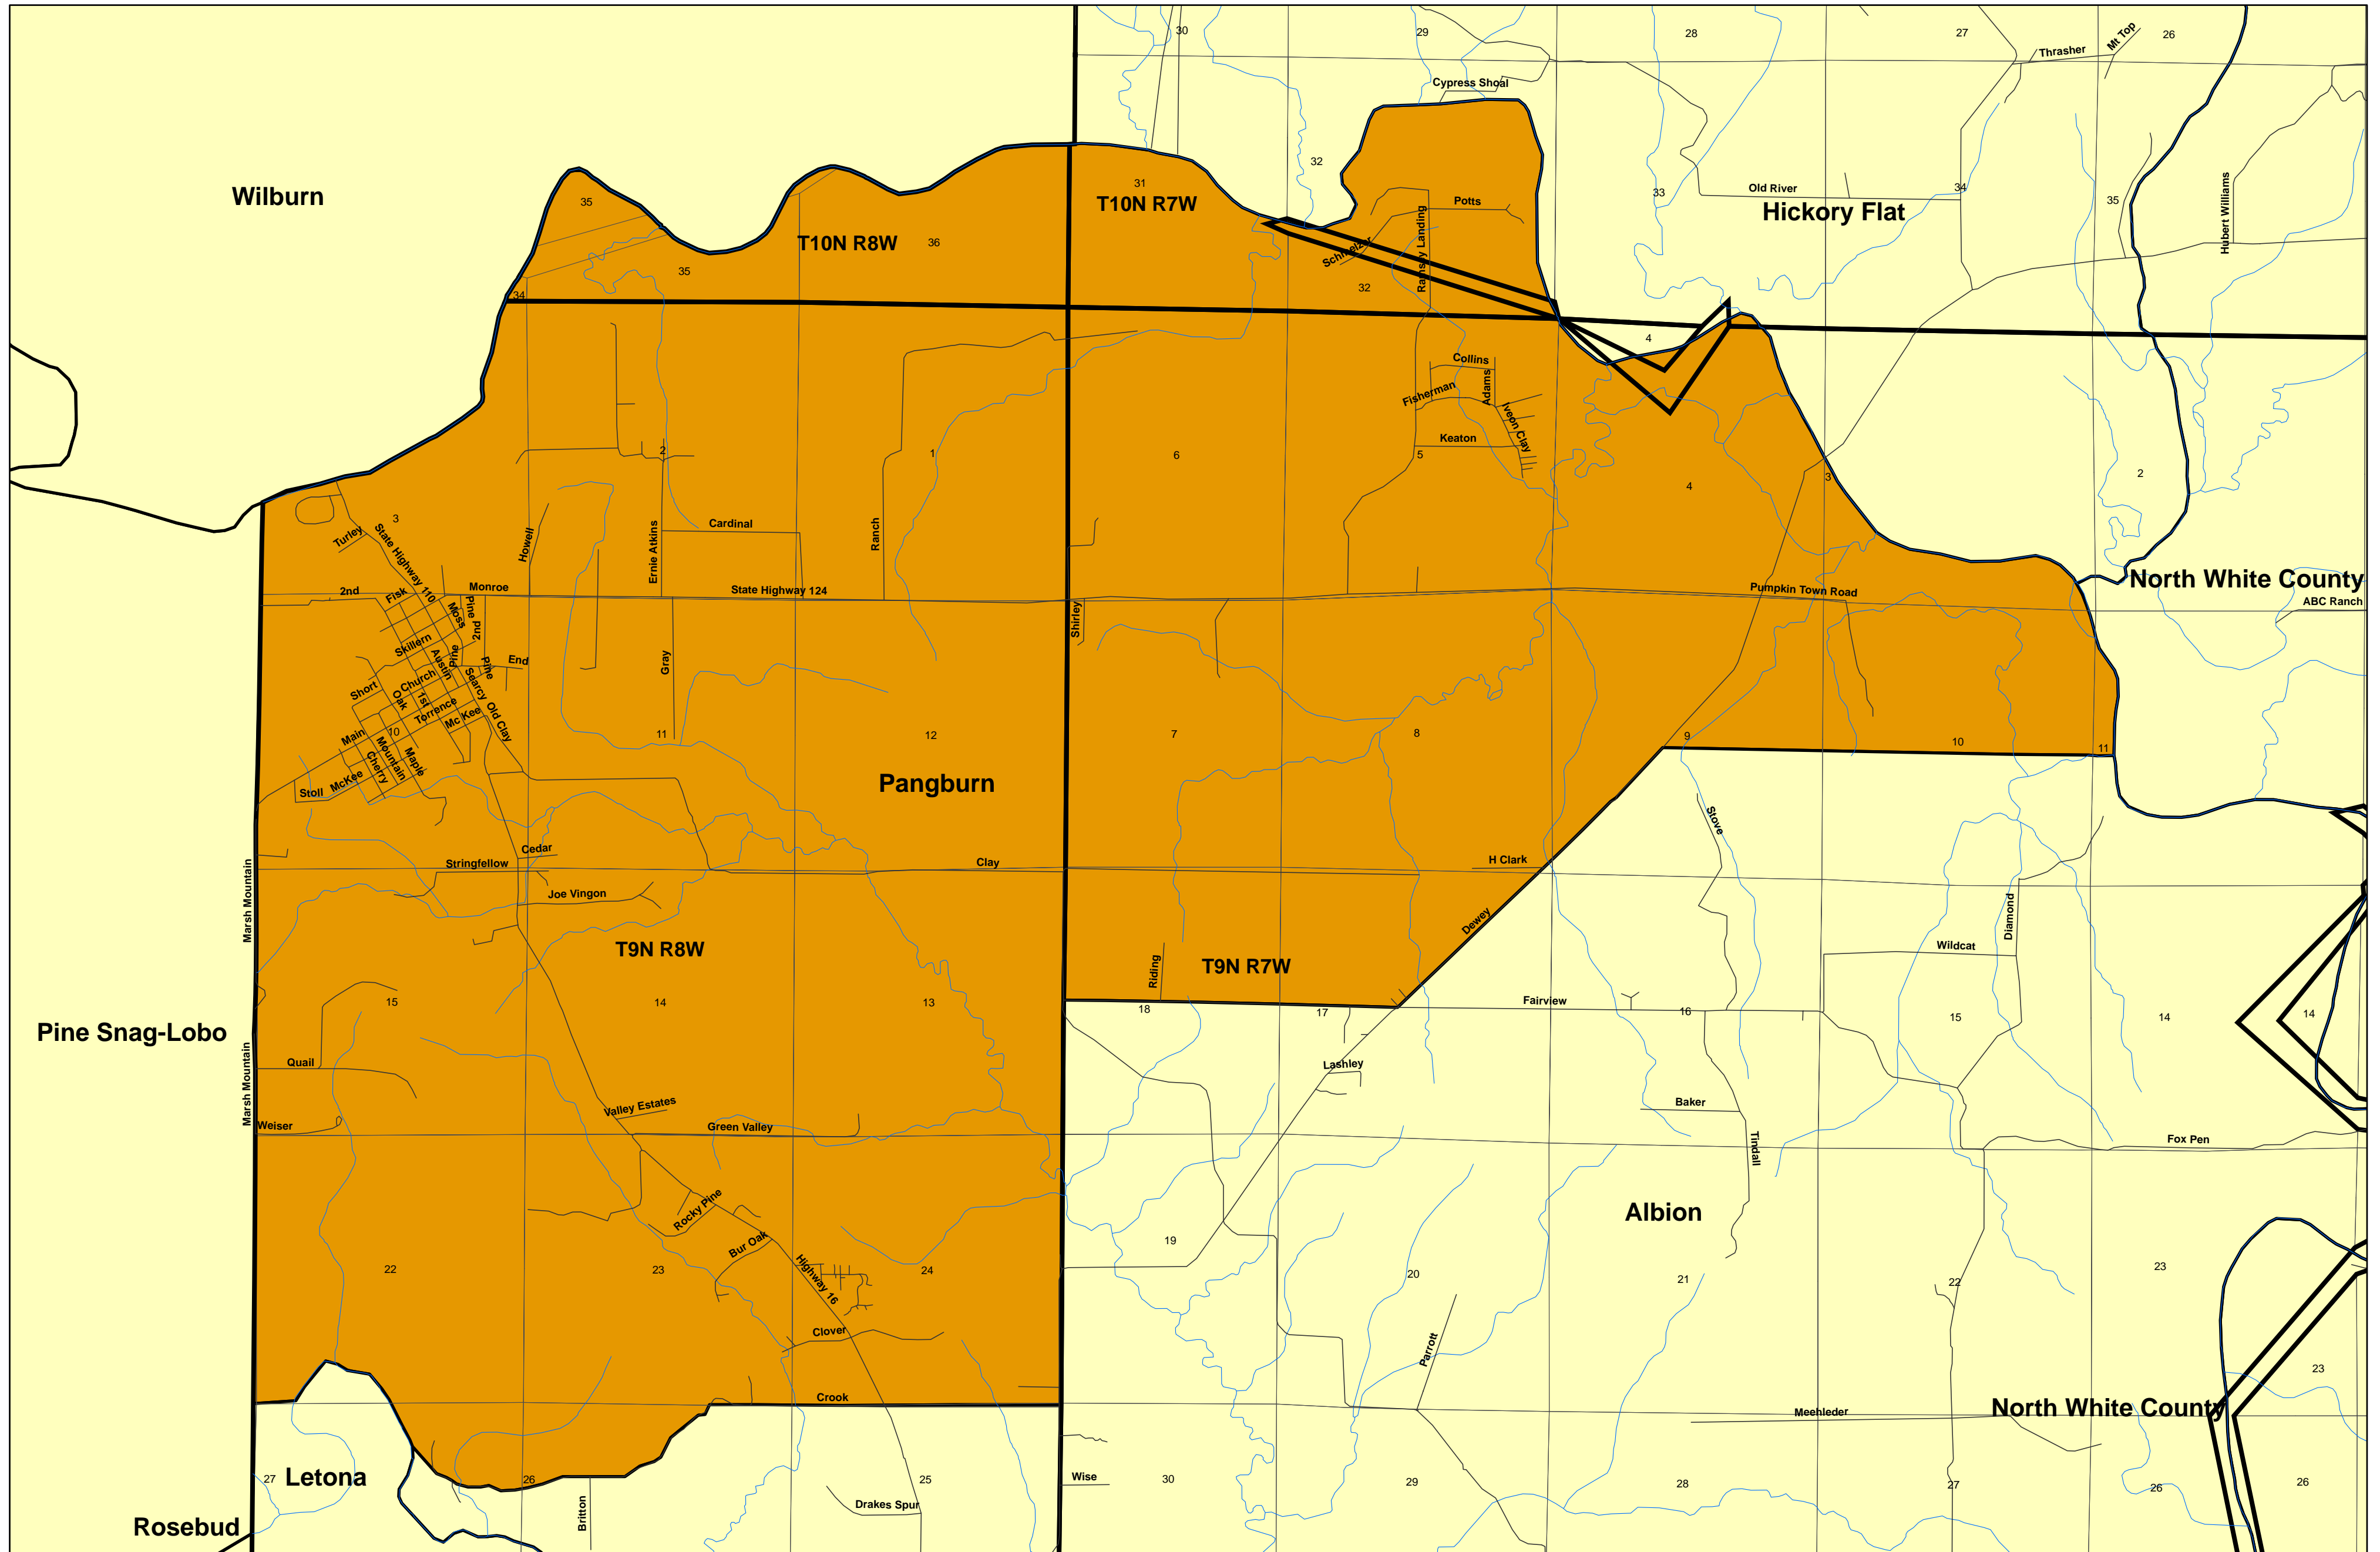

Pangburn Fire District

Source: County fire districts and the Arkansas Forestry Commission

University of Arkansas at Little Rock
GIS Applications Laboratory
Institute for Economic Advancement
<http://argis.uarl.edu>
(501) 569-8534