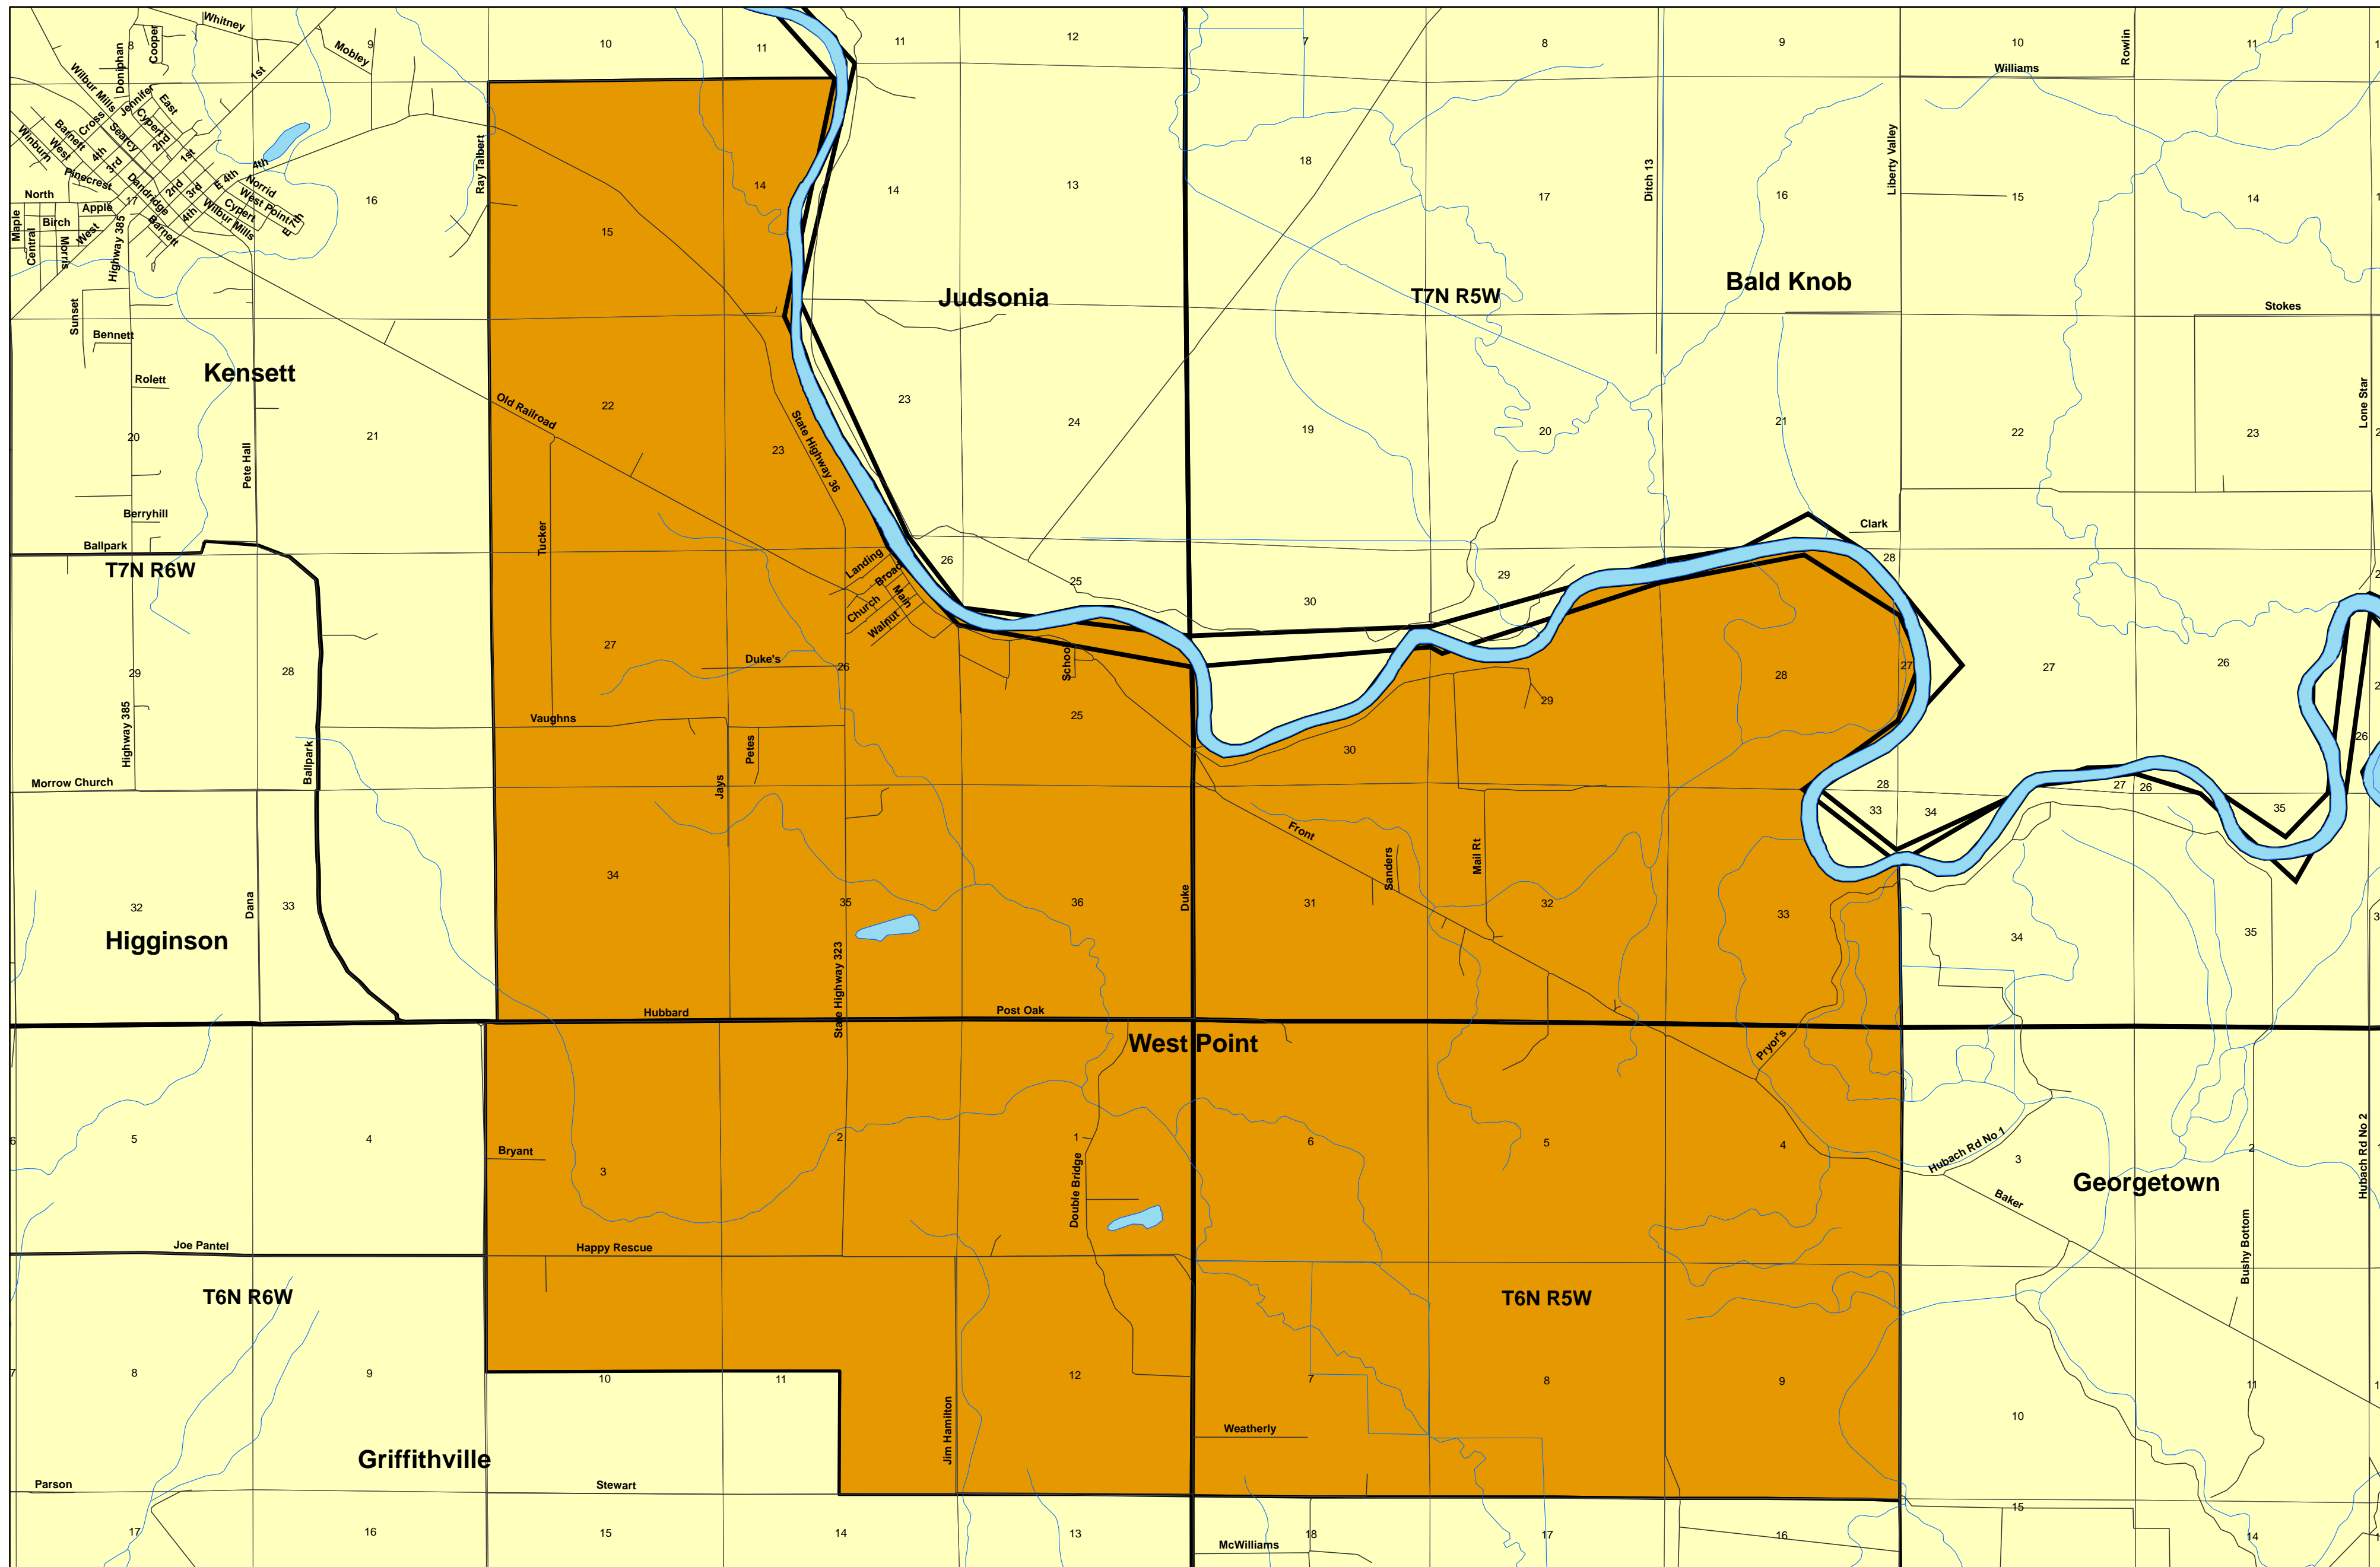

West Point Fire District

Source: County fire districts and the Arkansas Forestry Commission

University of Arkansas at Little Rock
GIS Applications Laboratory
Institute for Economic Advancement
<http://argis.uarl.edu>
(501) 569-8534